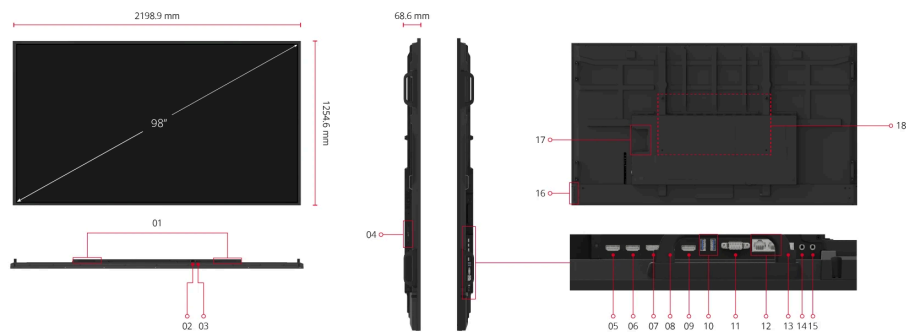

Product Description

The ViewSonic CDE31 Series is a turnkey, commercial-grade digital display that delivers impactful communication across corporate, retail, education, and healthcare environments. With native 4K Ultra HD resolution and reliable 24/7 operation, it delivers sharp, consistent visuals in both landscape and portrait orientations— ideal for digital signage and meeting spaces. Powered by Android 14 OS and a next-generation Quad-Core SoC with 8GB RAM, the CDE31 Series ensures smooth playback and responsive performance for continuous content delivery. The platform is upgradeable to Android 16, supporting ongoing security updates and long-term compatibility. For streamlined deployment and management, it offers seamless ProAV integration with leading control systems, dual 16W built-in speakers, 3.5 mm audio in/out. It also supports static IP configuration, a simplified web-based UI, and centralized remote control via ViewSonic Manager.