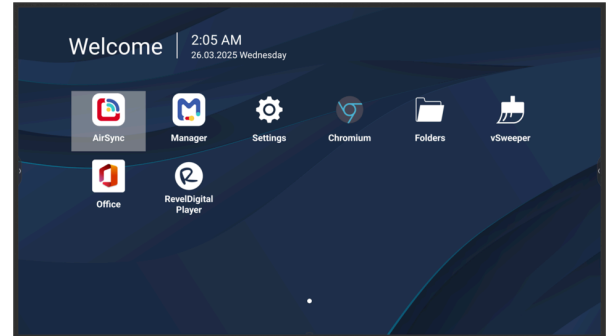

## Key Features

- **Fast Warm Boot** eliminates long startup delays, launching signage and content in under 7 seconds.
- **Native 4K UHD in Any Orientation** delivers sharp, high-resolution visuals in landscape or portrait.
- **USB media playback & scheduling with automatic failover** ensures uninterrupted signage
- **Commercial-Grade Brightness & 24/7 Reliability** keep content clear and visible around the clock.
- **Centralized control** with Pro-AV integration and remote management via Web UI and ViewSonic Manager.

## Product Description

The ViewSonic CDE31 Series is a turnkey, commercial-grade digital display that delivers impactful communication across corporate, retail, education, and healthcare environments. With native 4K Ultra HD resolution and reliable 24/7 operation, it delivers sharp, consistent visuals in both landscape and portrait orientations— ideal for digital signage and meeting spaces. Powered by Android 14 OS and a next-generation Quad-Core SoC with 8GB RAM, the CDE31 Series ensures smooth playback and responsive performance for continuous content delivery. The platform is upgradeable to Android 16, supporting ongoing security updates and long-term compatibility. For streamlined deployment and management, it offers seamless ProAV integration with leading control systems, dual 16W built-in speakers, 3.5 mm audio in/out. It also supports static IP configuration, a simplified web-based UI, and centralized remote control via ViewSonic Manager.