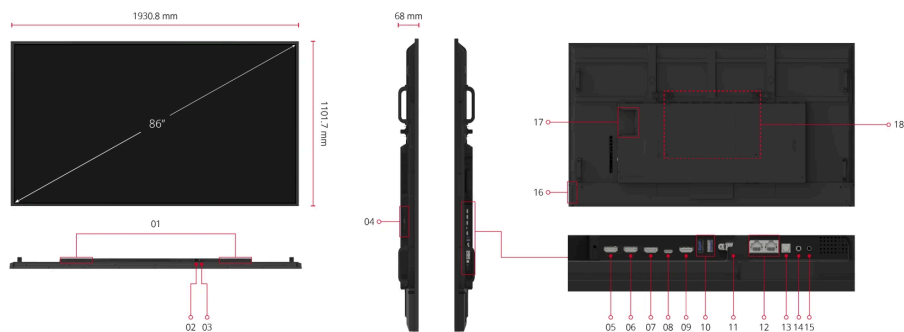

1. Speaker
2. AC IN
3. Power Switch
4. WiFi Slot
5. HDMI 1
6. HDMI 2
7. HDMI 3

8. USB Type-C
9. HDMI Out
10. USB2.0 x1, USB3.2 Gen x1
11. RS232
12. LAN
13. SPDIF
14. Audio In

15. Audio Out
16. Control Panel
17. OPS Slot
18. VESA® Wall Mount (600x400mm)

DISPLAY

Panel Size:	86"
Type/ Tech:	TFT LCD module with DLED backlight
Display Area (mm):	1895.04(H) x 1065.96(V) 85.6" diagonal
Native Resolution:	3840x2160
Aspect Ratio:	16:9
Colors:	8bit+FRC
Brightness:	500 nits
Contrast Ratio:	1200:1 (typ.) / 5000:1 (DCR enabled)
Response Time:	8ms
Viewing Angles:	H = 178, V = 178 typ.
Backlight Life:	50,000 Hours
Surface Treatment:	Anti-Glaire, 3H hardness, Haze 25%
Bezel:	15.9mm/15.9mm/15.9mm/15.9mm (L/R/T/B)
Orientation:	Landscape & Portrait

OPERATING HOURS

24/7

DIMENSIONS (W X H X D)

Physical (inch / mm):	76.02 x 43.37 x 2.68 in/ 1930.8 x 1101.7 x 68 mm
Packaging (inch / mm):	83.07 x 49.09 x 8.86 in/ 2110 x 1247 x 225 mm

WEIGHT

Net (lb / kg):	92.59lb / 42kg
Gross (lb / kg):	125.55lb / 56.95kg