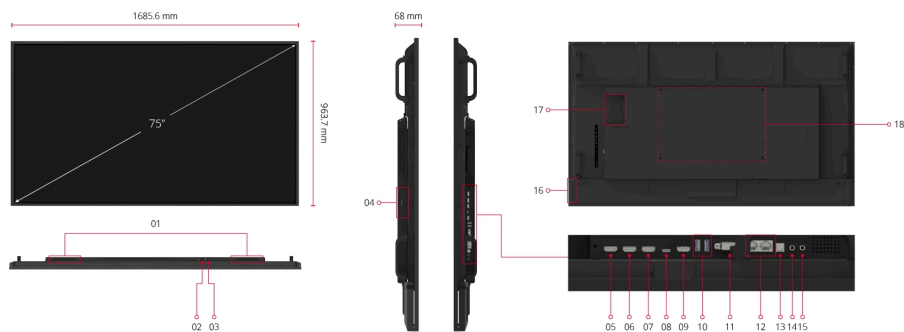

Product Description

The ViewSonic CDE31 Series is a turnkey, commercial-grade digital display that delivers impactful communication across corporate, retail, education, and healthcare environments. With native 4K Ultra HD resolution and reliable 24/7 operation, it delivers sharp, consistent visuals in both landscape and portrait orientations— ideal for digital signage and meeting spaces. Powered by Android 14 OS and a next-generation Quad-Core SoC with 8GB RAM, the CDE31 Series ensures smooth playback and responsive performance for continuous content delivery. The platform is upgradeable to Android 16, supporting ongoing security updates and long-term compatibility. For streamlined deployment and management, it offers seamless ProAV integration with leading control systems, dual 16W built-in speakers, 3.5 mm audio in/out. It also supports static IP configuration, a simplified web-based UI, and centralized remote control via ViewSonic Manager.