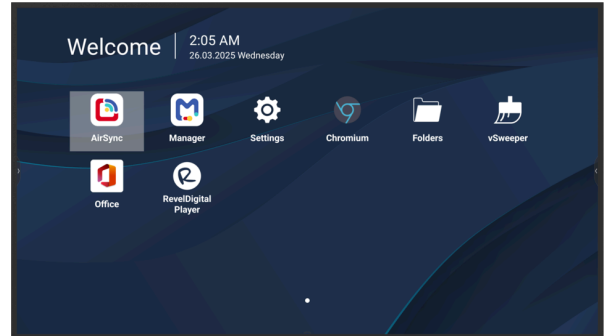

Key Features

- **Fast Warm Boot** eliminates long startup delays, launching signage and content in under 7 seconds.
- **Native 4K UHD in Any Orientation** delivers sharp, high-resolution visuals in landscape or portrait.
- **USB media playback & scheduling with automatic failover** ensures uninterrupted signage
- **Commercial-Grade Brightness & 24/7 Reliability** keep content clear and visible around the clock.
- **Centralized control** with Pro-AV integration and remote management via Web UI and ViewSonic Manager.

Product Description

The ViewSonic CDE31 Series is a turnkey, commercial-grade digital display that delivers impactful communication across corporate, retail, education, and healthcare environments. With native 4K Ultra HD resolution and reliable 24/7 operation, it delivers sharp, consistent visuals in both landscape and portrait orientations— ideal for digital signage and meeting spaces. Powered by Android 14 OS and a next-generation Quad-Core SoC with 8GB RAM, the CDE31 Series ensures smooth playback and responsive performance for continuous content delivery. The platform is upgradeable to Android 16, supporting ongoing security updates and long-term compatibility. For streamlined deployment and management, it offers seamless ProAV integration with leading control systems, dual 16W built-in speakers, 3.5 mm audio in/out. It also supports static IP configuration, a simplified web-based UI, and centralized remote control via ViewSonic Manager.