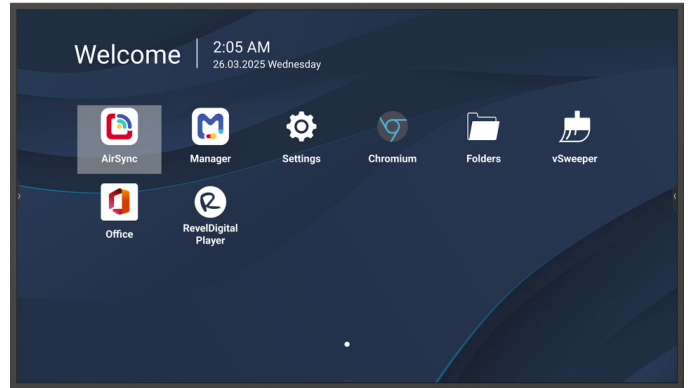

Key Features

- **Quad-Core SoC with 4 GB RAM** delivers smooth, stable performance.
- **Fast warm boot** launches signage and content in under seven seconds.
- **USB playback with signal failover** ensures continuous content delivery.
- **4K UHD in any orientation** provides sharp, professional visuals.
- **500-nit brightness and 24/7 operation** support reliable round-the-clock signage.

Product Description

The ViewSonic CDE14-2C Series is a commercial-grade 4K display built for 24/7 operation in offices, retail spaces, transit hubs, and other high-demand environments. Powered by Android 14 (upgradeable to Android 16) and a quad-core SoC with 4 GB RAM, it supports smooth multitasking and fast warm boot for immediate startup. With 500 nits of brightness and support for both landscape and portrait modes, it delivers sharp, high-impact visuals for presentations and signage alike. Continuous USB media playback with automatic signal failover ensures uninterrupted content delivery, even when the primary source is lost. Designed for IT and AV professionals, the CDE14-2C Series integrates seamlessly with leading ProAV control systems and ViewSonic Manager for streamlined deployment and remote management. Whether deployed as a standalone unit or as part of a larger installation, it provides a dependable solution for corporate and commercial environments.

Panel Size:	75"
Type/ Tech:	TFT LCD Module. DLED backlight
Display Area (mm):	1650.24(H) × 928.26(V) 75" diagonal
Native Resolution:	3840 x 2160
Aspect Ratio:	16:9
Colors:	8bit+FRC
Brightness:	500 nits (typ.)
Contrast Ratio:	1500:1 (typ.) / 2000:1 (DCR enabled)
Response Time:	11ms
Viewing Angles:	H = 178, V = 178 typ.
Backlight Life:	50,000 Hours
Surface Treatment:	Hardness: 3H, Anti-glare coating, Haze 25%
Bezel:	15.9/15.9/15.9/15.9 mm (L/R/T/B)
Orientation:	Landscape & Portrait