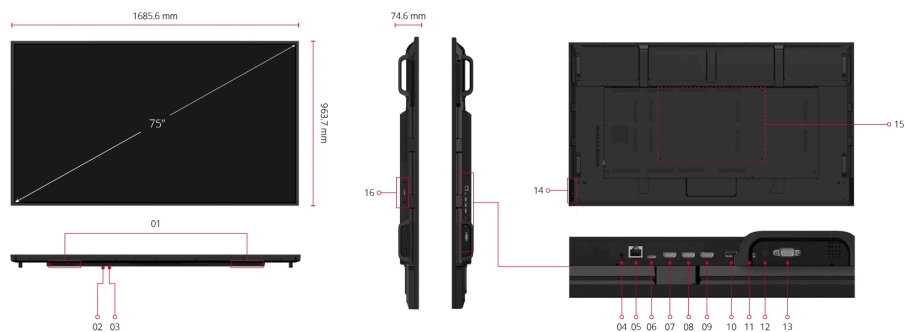

1. Speaker
2. Power Switch
3. AC IN
4. Audio Out
5. LAN
6. USB Type C
7. HDMI 1

8. HDMI 2
9. HDMI 3
10. USB
11. USB
12. SPDIF
13. RS232
14. Control Panel

15. VESA® Wall Mount (600x400mm)
16. WiFi Slot

DISPLAY

Panel Size:	75"
Type/ Tech:	TFT LCD Module. DLED backlight
Display Area (mm):	1650.24(H) × 928.26(V) 75" diagonal
Native Resolution:	3840 x 2160
Aspect Ratio:	16:9
Colors:	8bit+FRC
Brightness:	500 nits (typ.)
Contrast Ratio:	1500:1 (typ.) / 2000:1 (DCR enabled)
Response Time:	11ms
Viewing Angles:	H = 178, V = 178 typ.
Backlight Life:	50,000 Hours
Surface Treatment:	Hardness: 3H, Anti-glare coating, Haze 25%
Bezel:	15.9/15.9/15.9/15.9 mm (L/R/T/B)
Orientation:	Landscape & Portrait

OPERATING CONDITIONS

Temperature (° C):	0 to 40°C
Humidity:	20% ~ 80% RH non-condensing

OPERATING HOURS

24/7

DIMENSIONS (W X H X D)

Physical (inch / mm):	1685.6 x 963.7 x 68 mm
-----------------------	------------------------