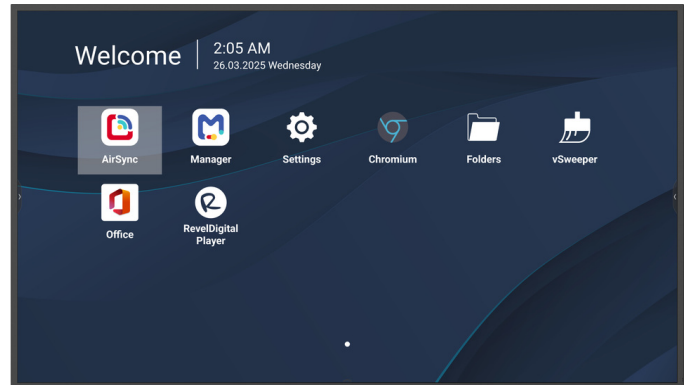

Key Features

- **Quad-Core SoC with 4 GB RAM** delivers smooth, stable performance.
- **Fast warm boot** launches signage and content in under seven seconds.
- **USB playback with signal failover** ensures continuous content delivery.
- **4K UHD in any orientation** provides sharp, professional visuals.
- **500-nit brightness and 24/7 operation** support reliable round-the-clock signage.

Product Description

The ViewSonic CDE14-2C Series is a commercial-grade 4K display built for 24/7 operation in offices, retail spaces, transit hubs, and other high-demand environments. Powered by Android 14 (upgradeable to Android 16) and a quad-core SoC with 4 GB RAM, it supports smooth multitasking and fast warm boot for immediate startup. With 500 nits of brightness and support for both landscape and portrait modes, it delivers sharp, high-impact visuals for presentations and signage alike. Continuous USB media playback with automatic signal failover ensures uninterrupted content delivery, even when the primary source is lost. Designed for IT and AV professionals, the CDE14-2C Series integrates seamlessly with leading ProAV control systems and ViewSonic Manager for streamlined deployment and remote management. Whether deployed as a standalone unit or as part of a larger installation, it provides a dependable solution for corporate and commercial environments.