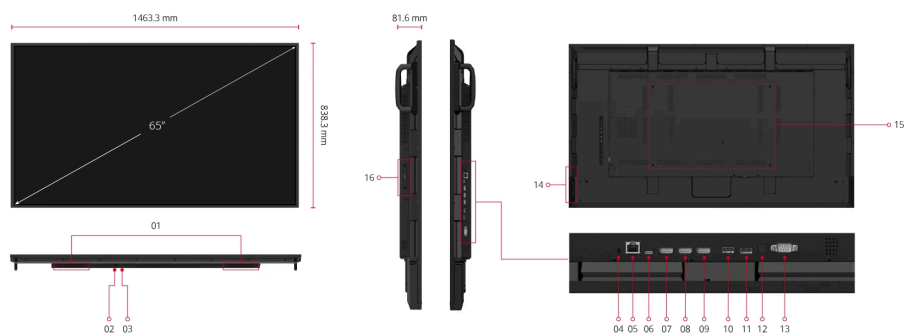

1. Speaker
2. Power Switch
3. AC IN
4. Audio Out
5. LAN
6. USB Type C
7. HDMI 1

8. HDMI 2
9. HDMI 3
10. USB
11. USB
12. SPDIF
13. RS232
14. Control Panel

15. VESA® Wall Mount (400x400mm)
16. WiFi Slot

DISPLAY

Panel Size:	65"
Type/ Tech:	TFT LCD Module. DLED backlight
Display Area (mm):	1428.48(H) × 803.52(V) 65" diagonal
Native Resolution:	3840 x 2160
Aspect Ratio:	16:9
Colors:	8bit+FRC
Brightness:	500 nits (typ.)
Contrast Ratio:	1500:1 (typ.) / 2000:1 (DCR enabled)
Response Time:	11ms
Viewing Angles:	H = 178, V = 178 typ.
Backlight Life:	50,000 Hours
Surface Treatment:	Hardness: 3H, Anti-glare coating, Haze 25%
Bezel:	15.9mm/15.9mm/15.9mm/15.9mm (L/R/T/B)
Orientation:	Landscape & Portrait

OPERATING CONDITIONS

Temperature (° C):	0 to 40°C
Humidity:	20% ~ 80% RH non-condensing

OPERATING HOURS

24/7

DIMENSIONS (W X H X D)

Physical (inch / mm):	1463.3 x 838.3 x 68 mm
-----------------------	------------------------