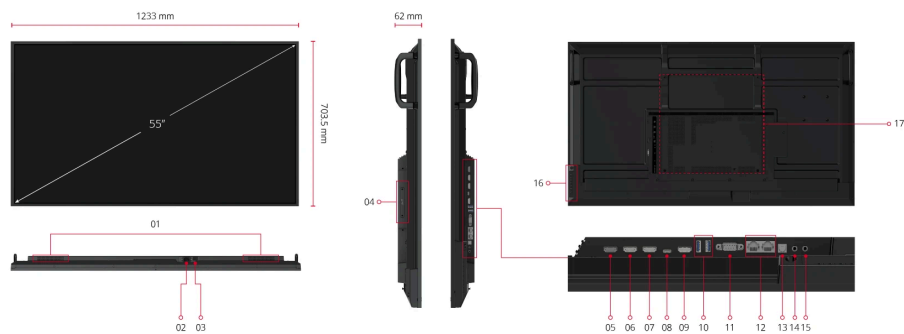

Product Description

The ViewSonic CDE31 Series is a turnkey, commercial-grade digital display that delivers impactful communication across corporate, retail, education, and healthcare environments. With native 4K Ultra HD resolution and reliable 24/7 operation, it delivers sharp, consistent visuals in both landscape and portrait orientations— ideal for digital signage and meeting spaces. Powered by Android 14 OS and a next-generation Quad-Core SoC with 8GB RAM, the CDE31 Series ensures smooth playback and responsive performance for continuous content delivery. The platform is upgradeable to Android 16, supporting ongoing security updates and long-term compatibility. For streamlined deployment and management, it offers seamless ProAV integration with leading control systems, dual 16W built-in speakers, 3.5 mm audio in/out. It also supports static IP configuration, a simplified web-based UI, and centralized remote control via ViewSonic Manager.