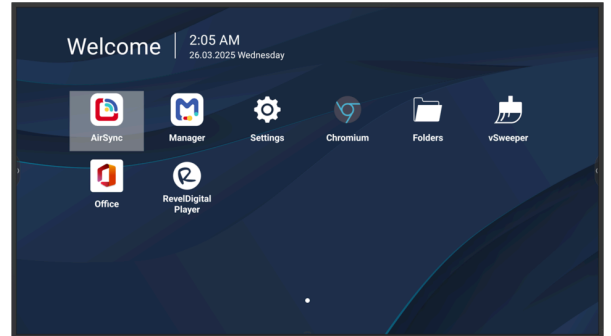

## Key Features

- **Fast Warm Boot** eliminates long startup delays, launching signage and content in under 7 seconds.
- **Native 4K UHD in Any Orientation** delivers sharp, high-resolution visuals in landscape or portrait.
- **USB media playback & scheduling with automatic failover** ensures uninterrupted signage
- **Commercial-Grade Brightness & 24/7 Reliability** keep content clear and visible around the clock.
- **Centralized control** with Pro-AV integration and remote management via Web UI and ViewSonic Manager.

## Product Description

The ViewSonic CDE31 Series is a turnkey, commercial-grade digital display that delivers impactful communication across corporate, retail, education, and healthcare environments. With native 4K Ultra HD resolution and reliable 24/7 operation, it delivers sharp, consistent visuals in both landscape and portrait orientations— ideal for digital signage and meeting spaces. Powered by Android 14 OS and a next-generation Quad-Core SoC with 8GB RAM, the CDE31 Series ensures smooth playback and responsive performance for continuous content delivery. The platform is upgradeable to Android 16, supporting ongoing security updates and long-term compatibility. For streamlined deployment and management, it offers seamless ProAV integration with leading control systems, dual 16W built-in speakers, 3.5 mm audio in/out. It also supports static IP configuration, a simplified web-based UI, and centralized remote control via ViewSonic Manager.