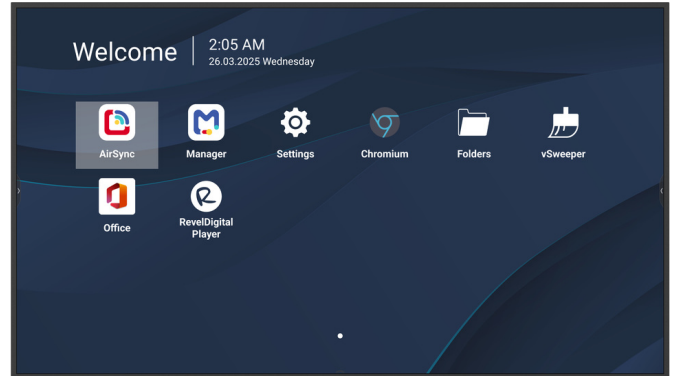

Key Features

- **Quad-Core SoC with 4 GB RAM** delivers smooth, stable performance.
- **Fast warm boot** launches signage and content in under seven seconds.
- **USB playback with signal failover** ensures continuous content delivery.
- **4K UHD in any orientation** provides sharp, professional visuals.
- **500-nit brightness and 24/7 operation** support reliable round-the-clock signage.

Product Description

The ViewSonic CDE14-2C Series is a commercial-grade 4K display built for 24/7 operation in offices, retail spaces, transit hubs, and other high-demand environments. Powered by Android 14 (upgradeable to Android 16) and a quad-core SoC with 4 GB RAM, it supports smooth multitasking and fast warm boot for immediate startup. With 500 nits of brightness and support for both landscape and portrait modes, it delivers sharp, high-impact visuals for presentations and signage alike. Continuous USB media playback with automatic signal failover ensures uninterrupted content delivery, even when the primary source is lost. Designed for IT and AV professionals, the CDE14-2C Series integrates seamlessly with leading ProAV control systems and ViewSonic Manager for streamlined deployment and remote management. Whether deployed as a standalone unit or as part of a larger installation, it provides a dependable solution for corporate and commercial environments.