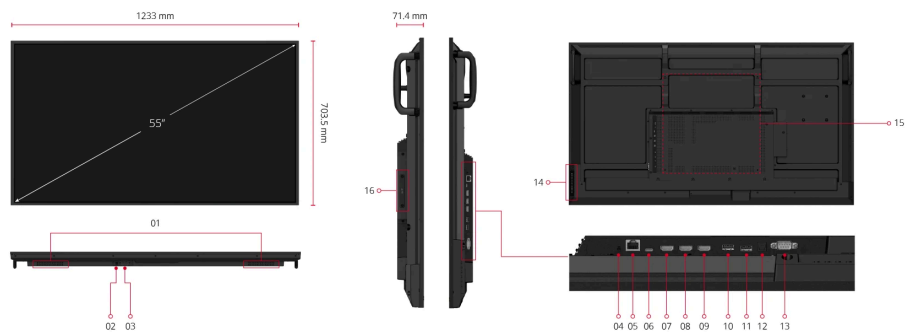

1. Speaker
2. Power Switch
3. AC IN
4. Audio Out
5. LAN
6. USB Type C
7. HDMI 1

8. HDMI 2
9. HDMI 3
10. USB
11. USB
12. SPDIF
13. RS232
14. Control Panel

15. VESA® Wall Mount (400x400mm)
16. WiFi Slot

DISPLAY

Panel Size:	55"
Type/ Tech:	TFT LCD Module. DLED backlight
Display Area (mm):	1209.60 (H) x 680.40 (V) 55" diagonal
Native Resolution:	3840 x 2160
Aspect Ratio:	16:9
Colors:	8bit+FRC
Brightness:	500 nits (typ.)
Contrast Ratio:	1200:1 (typ.) / 2000:1 (DCR enabled)
Response Time:	8ms
Viewing Angles:	H = 178, V = 178 typ.
Backlight Life:	50,000 Hours
Surface Treatment:	Hardness: 3H, Anti-glare coating, Haze 25%
Bezel:	9.9/9.9/9.9/9.9 mm (L/R/T/B)
Orientation:	Landscape & Portrait

OPERATING CONDITIONS

Temperature (° C):	0 to 40°C
Humidity:	20% ~ 80% RH non-condensing

OPERATING HOURS

24/7

DIMENSIONS (W X H X D)

Physical (inch / mm):	1233 x 703.5 x 62 mm
-----------------------	----------------------