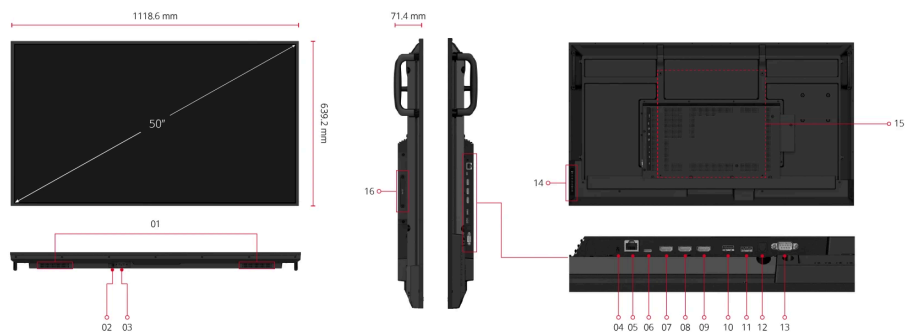

1. Speaker
2. Power Switch
3. AC IN
4. Audio Out
5. LAN
6. USB Type C
7. HDMI 1

8. HDMI 2
9. HDMI 3
10. USB
11. USB
12. SPDIF
13. RS232
14. Control Panel

15. VESA® Wall Mount (400x400mm)
16. WiFi Slot

DISPLAY

Panel Size:	50"
Type/ Tech:	TFT LCD Module. DLED backlight
Display Area (mm):	1095.84(H) × 616.41(V) 50" diagonal
Native Resolution:	3840 x 2160
Aspect Ratio:	16:9
Colors:	8bit+FRC
Brightness:	500 nits (typ.)
Contrast Ratio:	5000:1 (typ.) / 5000:1 (DCR enabled)
Response Time:	8ms
Viewing Angles:	H = 178, V = 178 typ.
Backlight Life:	50,000 Hours
Surface Treatment:	Hardness: 3H, Anti-glare coating, Haze 25%
Bezel:	9.9/9.9/9.9/9.9 mm (L/R/T/B)
Orientation:	Landscape & Portrait

OPERATING CONDITIONS

Temperature (° C):	0 to 40°C
Humidity:	20% ~ 80% RH non-condensing

OPERATING HOURS

24/7

DIMENSIONS (W X H X D)

Physical (inch / mm):	1118.6 x 639.2 x 62 mm
-----------------------	------------------------