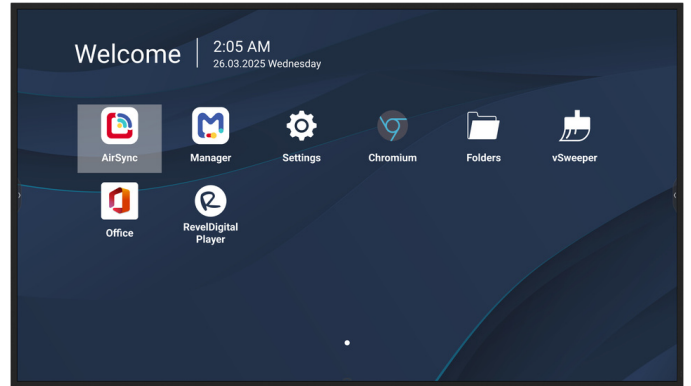

Key Features

- **Quad-Core SoC with 4 GB RAM** delivers smooth, stable performance.
- **Fast warm boot** launches signage and content in under seven seconds.
- **USB playback with signal failover** ensures continuous content delivery.
- **4K UHD in any orientation** provides sharp, professional visuals.
- **500-nit brightness and 24/7 operation** support reliable round-the-clock signage.

Product Description

The ViewSonic CDE14-2C Series is a commercial-grade 4K display built for 24/7 operation in offices, retail spaces, transit hubs, and other high-demand environments. Powered by Android 14 (upgradeable to Android 16) and a quad-core SoC with 4 GB RAM, it supports smooth multitasking and fast warm boot for immediate startup. With 500 nits of brightness and support for both landscape and portrait modes, it delivers sharp, high-impact visuals for presentations and signage alike. Continuous USB media playback with automatic signal failover ensures uninterrupted content delivery, even when the primary source is lost. Designed for IT and AV professionals, the CDE14-2C Series integrates seamlessly with leading ProAV control systems and ViewSonic Manager for streamlined deployment and remote management. Whether deployed as a standalone unit or as part of a larger installation, it provides a dependable solution for corporate and commercial environments.