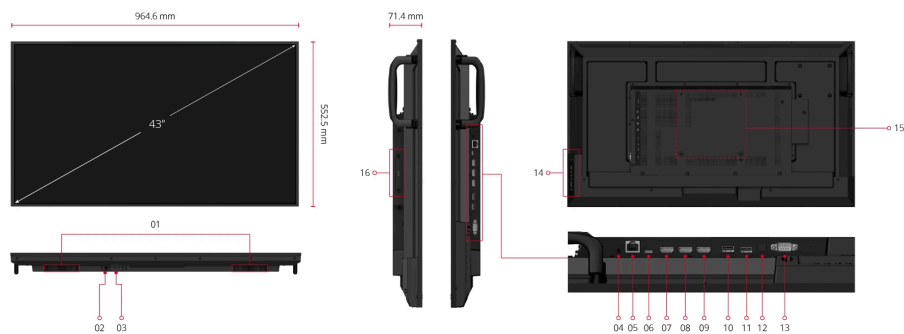

1. Speaker
2. Power Switch
3. AC IN
4. Audio Out
5. LAN
6. USB Type C
7. HDMI 1

8. HDMI 2
9. HDMI 3
10. USB
11. USB
12. SPDIF
13. RS232
14. Control Panel

15. VESA® Wall Mount (200x200mm)
16. WiFi Slot

DISPLAY

Panel Size:	43"
Type/ Tech:	TFT LCD Module. DLED backlight
Display Area (mm):	941.184(H) × 529.416(V) 42.5" diagonal
Native Resolution:	3840 x 2160
Aspect Ratio:	16:9
Colors:	8bit+FRC
Brightness:	500 nits (typ.)
Contrast Ratio:	1200:1 (typ.) / 2000:1 (DCR enabled)
Response Time:	8ms
Viewing Angles:	H = 178, V = 178 typ.
Backlight Life:	50,000 Hours
Surface Treatment:	Hardness: 3H, Anti-glare coating, Haze 25%
Bezel:	9.9/9.9/9.9/9.9 mm (L/R/T/B)
Orientation:	Landscape & Portrait

OPERATING CONDITIONS

Temperature (° C):	0 to 40°C
Humidity:	20% ~ 80% RH non-condensing

OPERATING HOURS

24/7

DIMENSIONS (W X H X D)

Physical (inch / mm):	37.98 x 21.75 x 2.44 in/ 964.6 x 552.5 x 62 mm
-----------------------	--