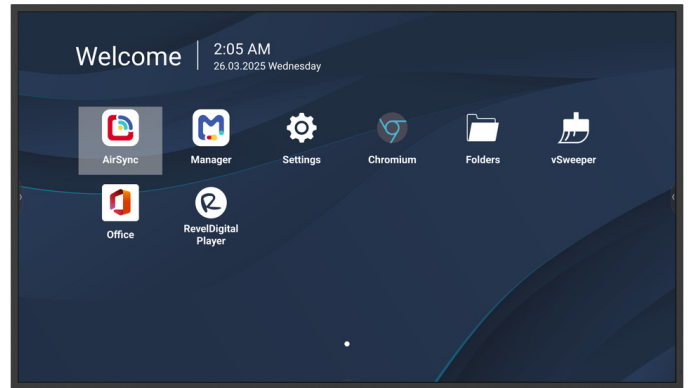

Key Features

- **Quad-Core SoC with 4 GB RAM** delivers smooth, stable performance.
- **Fast warm boot** launches signage and content in under seven seconds.
- **USB playback with signal failover** ensures continuous content delivery.
- **4K UHD in any orientation** provides sharp, professional visuals.
- **500-nit brightness and 24/7 operation** support reliable round-the-clock signage.

Product Description

The ViewSonic CDE14-2C Series is a commercial-grade 4K display built for 24/7 operation in offices, retail spaces, transit hubs, and other high-demand environments. Powered by Android 14 (upgradeable to Android 16) and a quad-core SoC with 4 GB RAM, it supports smooth multitasking and fast warm boot for immediate startup. With 500 nits of brightness and support for both landscape and portrait modes, it delivers sharp, high-impact visuals for presentations and signage alike. Continuous USB media playback with automatic signal failover ensures uninterrupted content delivery, even when the primary source is lost. Designed for IT and AV professionals, the CDE14-2C Series integrates seamlessly with leading ProAV control systems and ViewSonic Manager for streamlined deployment and remote management. Whether deployed as a standalone unit or as part of a larger installation, it provides a dependable solution for corporate and commercial environments.