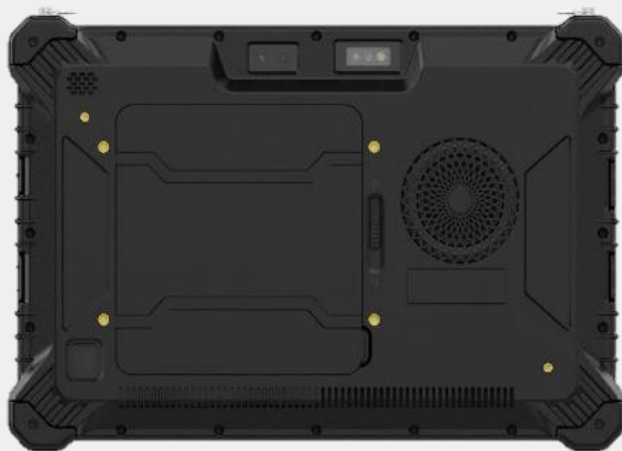

- IP67 /MIL-STD-810H
- Size: 284(W)*189(D)*25(H)mm
- Weight: 1000g

OUKITEL

NEW

IT10_B

- Screen: 10.1", 1200x1920, 500nit (700nit), Touch screen
 - CPU: Intel N100
 - Memory: 8GB+128GB
 - Camera: Front 5MP, Rear 8MP
 - Battery: Detachable 5600mAh,7.6V
 - Charger: 65W
 - OS: Windows 11
-
- Standard Port: 3.5mm*1, Mini HDMI*1, USB3.0*1, Type-C*1,DC*1, RJ45*1, RS232(485)*1, SIM/TF*1,PogoPin_12Pin*1
 - Optional Module: WIFI/BT, 4G/5G, GNSS, Fingerprint, NFC, RFID, 2D Barcode, SE chip, aviation connector
-
- IP67 /MIL-STD-810H
 - Size: 284(W)*189(D)*25(H)mm
 - Weight: 1000g

OUKITEL

NEW

IT10c

- Screen: 10.1", 1200x1920, 500nit (700nit), Touch screen
- CPU: Intel Core i5-1235U
- Memory: 16GB+256GB
- Camera: Front 5MP, Rear 8MP
- Battery: Detachable 5600mAh, 7.6V
- Charger: 65W
- OS: Windows 11

- Standard Port: 3.5mm*1, Mini HDMI*1, USB3.0*1, Type-C*1, DC*1, RJ45*1, RS232(485)*1, SIM/TF*1, PogoPin_12Pin*1
- Optional Module: WIFI/BT, 4G/5G, GNSS, Fingerprint, NFC, RFID, 2D Barcode, SE chip, aviation connector

- IP67 /MIL-STD-810H
- Size: 284(W)*189(D)*25(H)mm
- Weight: 1000g

OUKITEL

NEW

IT10_D

- Screen: 10.1", 1200x1920, 500nit (700nit), Touch screen
- CPU: Intel Core i5-1235U
- Memory: 16GB+256GB
- Camera: Front 5MP, Rear 8MP
- Battery: Detachable 11200mAh,7.6V
- Charger: 65W
- OS: Windows 11