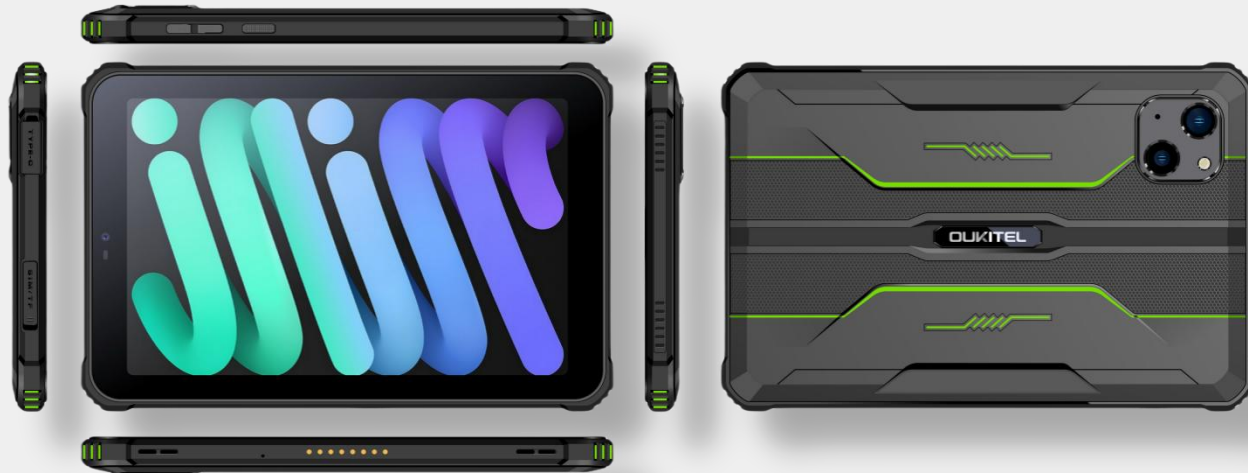

2026 Product Roadmap

Jeffrey Chao
Oukitel Group

Rugged Tablets & Laptops
IP68, IP69K, MIL-STD-810H

RT3 Pro

- 8" HD+, 800*1280
- MTK G81
- 4GB+128GB
- 8MP, 16MP
- 5150mAh, 5V2A
- Pogopin, Seat charger (Optional)
- NFC
- Android 15.0
- 207*134*14MM
- Grey, Green, Orange
- 4G, Full bands
- MP date: Already

OUKITEL

RT3 Plus

- 8" HD+, 800*1280
- MTK G81
- 4GB+128GB
- 8MP, 16MP
- 11000mAh, 18W PD3.0
- Pogopin, Seat charger (Optional)
- NFC
- Android 15.0
- 207*134*16.5MM
- Black, Blue
- 4G, Full bands
- MP date: Already