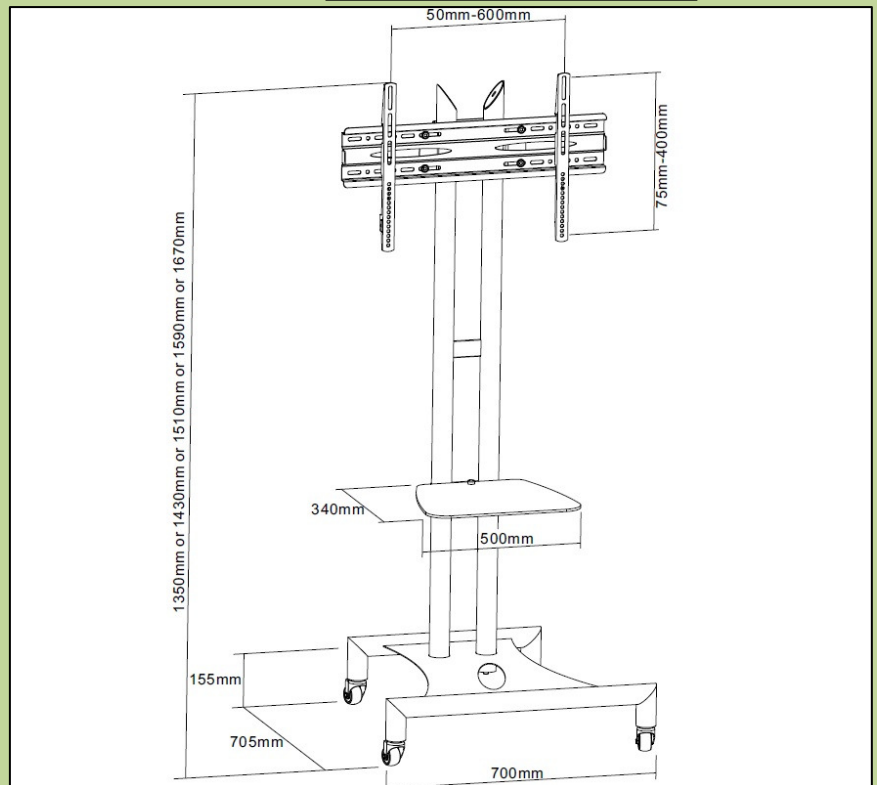

Model name: S13

The S13 is a AV Stand used in public place for LED/LCD/PLASMA Screens up to 60" (152.4cm) in diagonal.

General Information:

The SUNNE AV stand S13 is a universal mounting TV stand for Screens from 32"-60" .

Because of the universal pattern this TV stand is usable for almost every flat TV. The easy mounting design makes it a pleasure to fix the screen.

Specifications:

Screen size	32"-60"
TV to wall	-
Stand height	1350-1670mm
Max. weight	50 kg
Material	Steel
Min VESA	-
Max VESA	600x400
Color	black/silver
EAN Code	5099091008755