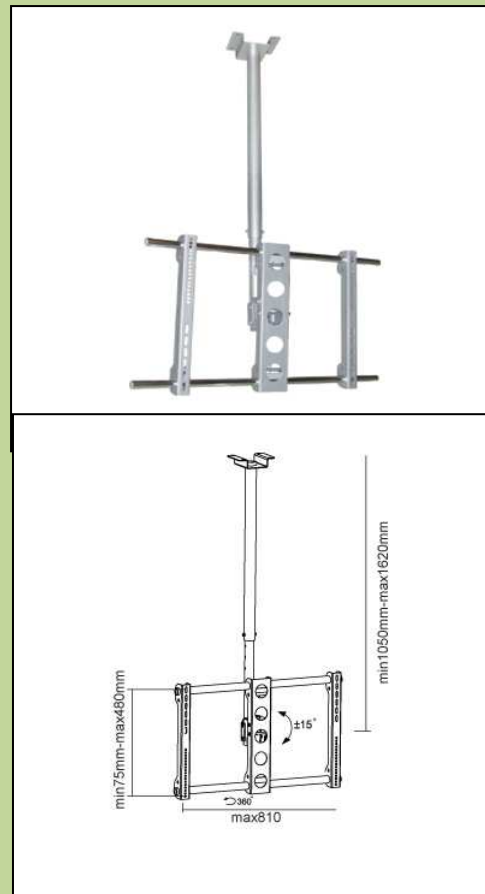

Model name: PL-C6

The PL-C6 is a tilt ceiling mount for LED/LCD/PLASMA Screens up to 63" (160cm)

General Information:

The SUNNE TV ceiling mount PL-C6 is suitable for screens from 37" to 63". Because of the universal pattern this wall mount is usable for almost every flat TV. The easy mounting design makes it a pleasure to fix the screen.

Specifications:

Screen size	37" – 63"
TV to ceiling	1050,0-1620,0mm
MAX weight	75 kg
Material	Steel
Min VESA	100X100
Max VESA	800x400
Tilt	-15° - +15°
Swivel	360°
Color	Silver
EAN Code	5099091008182

Sunne GmbH
Lübecker Strasse 1
22087 Hamburg