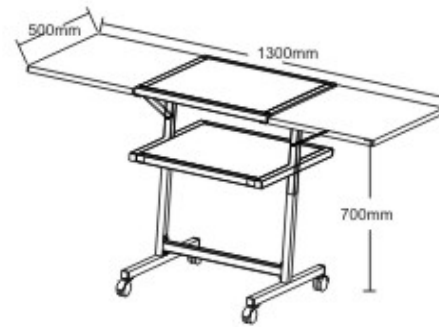

Description
Projector Trolley

10kgs

S11