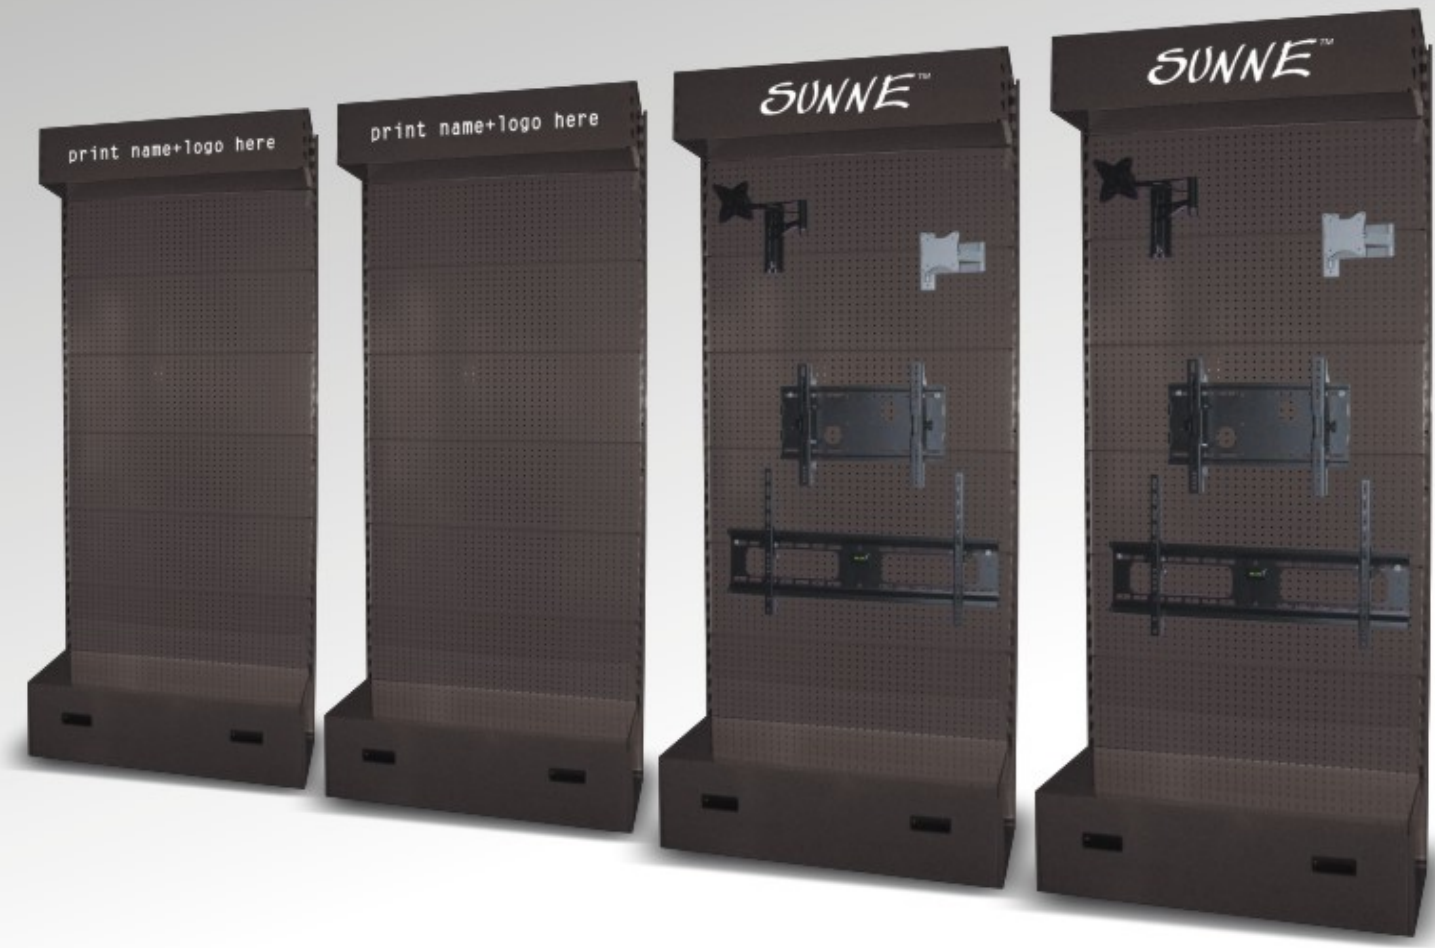

Description
Fixed Wall Bracket
Universal mounting pattern
Max. hole pattern 430mm wide and 405mm high
Max. VESA: 400x400
TV to wall: 30mm

23-42-ET

Description
Tilting Wall Bracket
Tilt: -10° ~ 0°
Universal mounting pattern
Max. hole pattern 405mm wide and 237mm high
Max. VESA: 400x200
TV to wall: 45mm

32-63-EF

Description
Fixed Wall Bracket
Universal mounting pattern
Max. hole pattern 830mm wide and 405mm high
Max. VESA: 800x400
TV to wall: 30mm

32-42-ET

Description
Tilting Wall Bracket
Tilt: -10° ~ 0°
Universal mounting pattern
Max. hole pattern 405mm wide and 410mm high
Max. VESA: 400x400
TV to wall: 45mm

42-70-EF

Description
Fixed Wall Bracket
Universal mounting pattern
Max. hole pattern 830mm wide and 605mm high
Max. VESA: 800x600
TV to wall: 30mm

37-63-ET

Description
Tilting Wall Bracket
Tilt: -10° ~ 0°
Universal mounting pattern
Max. hole pattern 805mm wide and 410mm high
Max. VESA: 800x400
TV to wall: 45mm

DVD2

Description
 DVD Bracket
 With 6mm Clear tempered glass shelf
 Glass size: 420(L)x300(W)mm
 200mm height extension
 With cable management

DVD3

Description
 2-shelf DVD Bracket
 With 6/6mm Clear tempered glass shelf
 Glass size: 420(L)x(300(W)mm
 600mm height extension
 With cable management