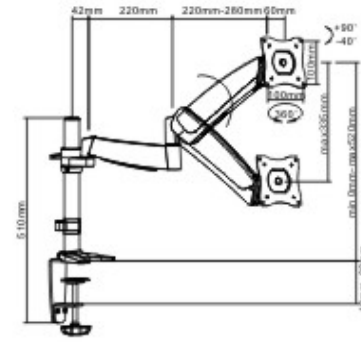

LCD-PRO1S

Description
Desk Bracket
Tilt: -40° ~ +90°, Swivel: 180°
Pivot: 360°
VESA: 75x75, 100x100mm
Cable management

Touch Balance System!!
Gas Spring

LCD-PRO4S

Description
Desk Bracket
Tilt: -40° ~ +90°, Swivel: 180°
Pivot: 360°
VESA: 75x75, 100x100mm
Cable management

Touch Balance System!!
Gas Spring

LCD-PRO1L

Description
Desk Bracket
Tilt: -40° ~ +90°, Swivel: 180°
Pivot: 360°
VESA: 75x75, 100x100mm
Cable management

Touch Balance System!!
Gas Spring

Projector Bracket Mount

PRO02

Description
Ceiling Projector Bracket
Tilt: -15° ~ +15°
Universal Mounting Pattern
Ceiling to Projector: 430-650mm
With cable management

LCD-PRO2L

Description
Desk Bracket
Tilt: -40° ~ +90°, Swivel: 180°
Pivot: 360°
VESA: 75x75, 100x100mm
Cable management

Touch Balance System!!
Gas Spring

PRO02X

Description
Wall Projector Bracket
Tilt: -15° ~ +15°
Universal Mounting Pattern
Wall to Projector: 430-650mm
With cable management

PRO03

Description
 Ceiling Projector Bracket
 Tilt: -15° ~ +15°, Swivel: 360°
 Universal Mounting Pattern
 Ceiling to Projector: Min.80mm, Max.980mm
 With cable management