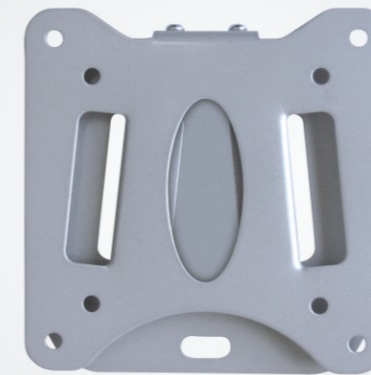

37"-63" 60kgs

PL-C72

Description
 Ceiling Bracket
 Tilt: 0° ~ +15°
 Universal mounting pattern
 Max. hole pattern 440mm wide and 410mm wide
 Max. VESA: 400x400
 TV to Ceiling: 1050~1560mm

LCD-201A

Description
 Tilting & Swivel Wall Bracket
 Tilt: -30° ~ 0°, Swivel: 180°
 VESA: 50x50/75x75/100x100/200x100/200x200mm
 TV to Wall: 108mm

PL-C6D

Description
 Dual Ceiling Bracket
 Tilt: -15° ~ +15°, Swivel: 360°
 Universal mounting pattern
 Max. hole pattern 810mm wide and 480mm wide
 Max. VESA: 800x400
 TV to Ceiling: 1050~1620mm

LCD-201R

Description
 Tilting Wall Bracket
 Tilt: -15° ~ 0°
 VESA: 50x50/75x75/100x100mm
 TV to Wall: 50mm

PL-C62

Description
 Ceiling Bracket
 Tilt: 0° ~ +15°
 Universal mounting pattern
 Max. hole pattern 830mm wide and 410mm wide
 Max. VESA: 800x400
 TV to Ceiling: 1050~1560mm

LCD-203

Description
 Flat slide down mounting design
 Profile: 14mm
 VESA: 75x75/100x100mm

PL-C7D

Description
 Dual Ceiling Bracket
 Tilt: -15° ~ +15°, Swivel: 360°
 Universal mounting pattern
 Max. hole pattern 500mm wide and 330mm wide
 Max. VESA: 400x200
 TV to Ceiling: 1050~1620mm