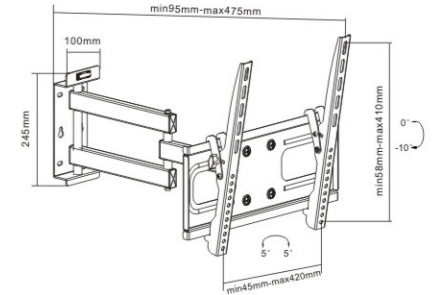

Super low profile
Wall distance ONLY 9mm

23-42-EA

Description
 Tilting & Swivel Wall Bracket
 Tilt: -10°~0°, Swivel: 180°
 Universal mounting patterns
 Max. hole pattern 420mm wide and 237mm high
 Max. VESA: 400x200mm
 TV to wall: 95-475mm
 Bubble level integrated

23"-42" 40kgs

23-42-LP

Description
 Extreme ultra-thin Wall Bracket, velcro fixed
 Universal mounting pattern
 Max. hole pattern 420mm wide and 410mm high
 Max. VESA: 400x400
 TV to wall: 9mm

Super low profile
Wall distance ONLY 9mm

23-42-EAX

Description
 Tilting & Swivel Wall Bracket
 Tilt: -10°~0°, Swivel: 180°
 Universal mounting patterns
 Max. hole pattern 420mm wide and 410mm high
 Max. VESA: 400x400mm
 TV to wall: 95-475mm
 Bubble level integrated

23"-42" 45kgs

32-63-LP

Description
 Extreme ultra-thin Wall Bracket, velcro fixed
 Universal mounting pattern
 Max. hole pattern 820mm wide and 410mm high
 Max. VESA: 800x400
 TV to wall: 9mm

Super low profile
Wall distance ONLY 9mm