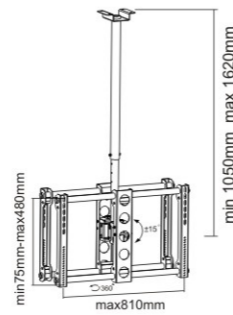

37-63-EA

Description
 Tilting & Swivel Wall Bracket
 Tilt: -10°~0°, Swivel: 180°
 Universal mounting patterns
 Max. hole pattern 820mm wide and 410mm high
 Max. VESA: 800x400mm
 TV to wall: 95-475mm
 Bubble level integrated

37"-63" 60kgs

PL-C72

Description
 Ceiling Bracket
 Tilt: 0° ~ +15°
 Universal mounting pattern
 Max. hole pattern 440mm wide and 410mm wide
 Max. VESA: 400x400
 TV to Ceiling: 1050~1560mm

LCD-201A

Description
 Tilting & Swivel Wall Bracket
 Tilt: -30° ~ 0°, Swivel: 180°
 VESA: 50x50/75x75/100x100/200x100/200x200mm
 TV to Wall: 108mm

PL-C6D

Description
 Dual Ceiling Bracket
 Tilt: -15° ~ +15°, Swivel: 360°
 Universal mounting pattern
 Max. hole pattern 810mm wide and 480mm wide
 Max. VESA: 800x400
 TV to Ceiling: 1050~1620mm

LCD-201R

Description
 Tilting Wall Bracket
 Tilt: -15° ~ 0°
 VESA: 50x50/75x75/100x100mm
 TV to Wall: 50mm

PL-C62

Description
 Ceiling Bracket
 Tilt: 0° ~ +15°
 Universal mounting pattern
 Max. hole pattern 830mm wide and 410mm wide
 Max. VESA: 800x400
 TV to Ceiling: 1050~1560mm