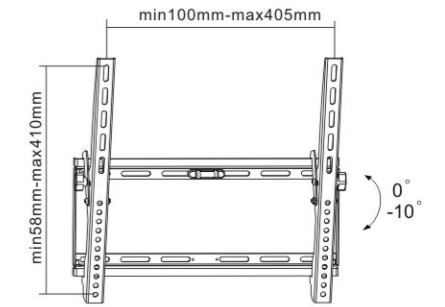

Easy connection for cables

14.5mm wall distance

42-70-LED

Description
Easy mounting design
Universal mounting patterns
Max. VESA: 800x800
TV to wall: 14.5mm

Easy connection for cables

14.5mm wall distance

32-42-EF

Description
Fixed Wall Bracket
Universal mounting pattern
Max. hole pattern 430mm wide and 405mm high
Max. VESA: 400x400
TV to wall: 30mm

23-42-ET

Description
Tilting Wall Bracket
Tilt: -10° ~ 0°
Universal mounting pattern
Max. hole pattern 405mm wide and 237mm high
Max. VESA: 400x200
TV to wall: 45mm

32-63-EF

Description
Fixed Wall Bracket
Universal mounting pattern
Max. hole pattern 830mm wide and 405mm high
Max. VESA: 800x400
TV to wall: 30mm

32-42-ET

Description
Tilting Wall Bracket
Tilt: -10° ~ 0°
Universal mounting pattern
Max. hole pattern 405mm wide and 410mm high
Max. VESA: 400x400
TV to wall: 45mm

42-70-EF

Description
Fixed Wall Bracket
Universal mounting pattern
Max. hole pattern 830mm wide and 605mm high
Max. VESA: 800x600
TV to wall: 30mm

37-63-ET

Description
Tilting Wall Bracket
Tilt: -10° ~ 0°
Universal mounting pattern
Max. hole pattern 805mm wide and 410mm high
Max. VESA: 800x400
TV to wall: 45mm