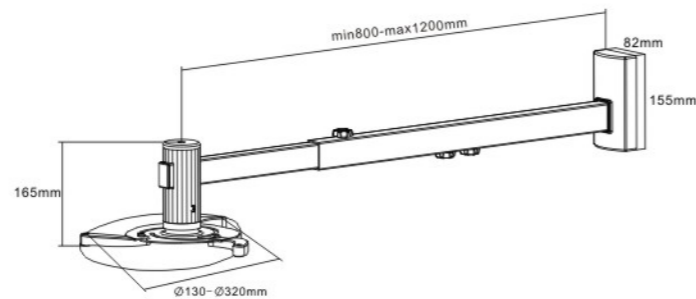

Touch Balance System!!
Gas Spring

PRO02X

Description
Wall Projector Bracket
Tilt: -15° ~ +15°
Universal Mounting Pattern
Wall to Projector: 430-650mm
With cable management

PRO03

Description
 Ceiling Projector Bracket
 Tilt: -15° ~ +15°, Swivel: 360°
 Universal Mounting Pattern
 Ceiling to Projector: Min.80mm, Max.980mm
 With cable management

PRO05

Description
 Wall Projector Bracket
 Tilt: -15° ~ +15°, Swivel: 360°
 Universal Mounting Pattern
 Wall to Projector: 480mm~660mm

PRO05L

Description
 Wall Projector Bracket
 Tilt: -15° ~ +15°, Swivel: 360°
 Universal Mounting Pattern
 Wall to Projector: 800mm~1200mm

PRO07

Description
 Wall Projector Bracket
 Tilt: -15° ~ +15°, Swivel: 360°
 Universal Mounting Pattern
 Wall to Projector: 135mm~1000mm
 With cable management

PRO10

Description
 Ceiling Projector Bracket
 Tilt: -30° ~ +30°, Swivel: 360°
 Universal Mounting Pattern
 Ceiling to Projector: 400mm
 With cable management

PRO10S

Description
 Ceiling Projector Bracket
 Tilt: -30° ~ +30°, Swivel: 360°
 Universal Mounting Pattern
 Ceiling to Projector: 150mm

PRO11

Description
 Ceiling Projector Bracket
 Tilt: -20° ~ +20°, Swivel: 360
 Universal Mounting Pattern
 Ceiling to Projector: 575mm-820mm