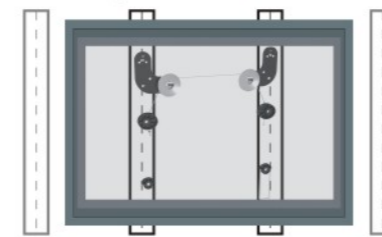

TV BRACKET

23-60-LED

ADJUSTABLE ROPE

- Key features:**
- * adjustable rope fitting all screen size 23"-60"
 - * includes stud mounting adaptors
 - * ultra slim profile of only 14.5mm, ideal for LED & slim LCD TVs
 - * using a picture hanging principle
 - * durable and thick mounting cable rope
 - * convenient cable access stand
 - * fast and easy installation

Single stud installation

406mm/450mm stud

600x600, 600x400

or

600mm/610mm stud

17-37-LED

Description
Easy mounting design
Universal mounting patterns
Max. VESA: 200x200
TV to wall: 14.5mm

Easy connection for cables