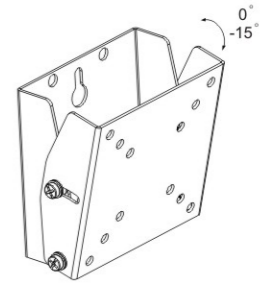

37-63-EA

Description
 Tilting & Swivel Wall Bracket
 Tilt: -10°~0°, Swivel: 180°
 Universal mounting patterns
 Max. hole pattern 820mm wide and 410mm high
 Max. VESA: 800x400mm
 TV to wall: 95-475mm
 Bubble level integrated

37"-63" 60kgs

PL-C72

Description
 Ceiling Bracket
 Tilt: 0° ~ +15°
 Universal mounting pattern
 Max. hole pattern 440mm wide and 410mm wide
 Max. VESA: 400x400
 TV to Ceiling: 1050~1560mm

LCD-201A

Description
 Tilting & Swivel Wall Bracket
 Tilt: -30° ~ 0°, Swivel: 180°
 VESA: 50x50/75x75/100x100/200x100/200x200mm
 TV to Wall: 108mm

PL-C6D

Description
 Dual Ceiling Bracket
 Tilt: -15° ~ +15°, Swivel: 360°
 Universal mounting pattern
 Max. hole pattern 810mm wide and 480mm wide
 Max. VESA: 800x400
 TV to Ceiling: 1050~1620mm

LCD-201R

Description
 Tilting Wall Bracket
 Tilt: -15° ~ 0°
 VESA: 50x50/75x75/100x100mm
 TV to Wall: 50mm

PL-C62

Description
 Ceiling Bracket
 Tilt: 0° ~ +15°
 Universal mounting pattern
 Max. hole pattern 830mm wide and 410mm wide
 Max. VESA: 800x400
 TV to Ceiling: 1050~1560mm