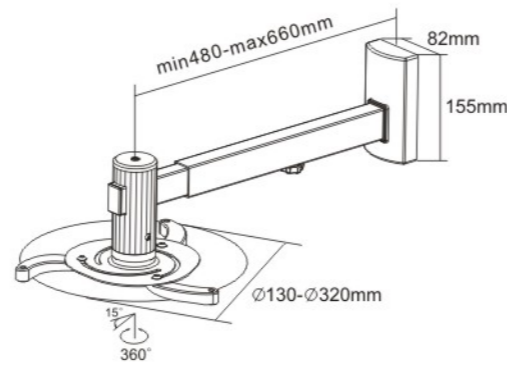

PRO02

Description
Ceiling Projector Bracket
Tilt: -15° ~ +15°
Universal Mounting Pattern
Ceiling to Projector: 430-650mm
With cable management

LCD-PRO2L

Description
Desk Bracket
Tilt: -40° ~ +90°, Swivel: 180°
Pivot: 360°
VESA: 75x75, 100x100mm
Cable management

Touch Balance System!!
Gas Spring

PRO02X

Description
Wall Projector Bracket
Tilt: -15° ~ +15°
Universal Mounting Pattern
Wall to Projector: 430-650mm
With cable management

PRO03

Description
 Ceiling Projector Bracket
 Tilt: -15° ~ +15°, Swivel: 360°
 Universal Mounting Pattern
 Ceiling to Projector: Min.80mm, Max.980mm
 With cable management

PRO05

Description
 Wall Projector Bracket
 Tilt: -15° ~ +15°, Swivel: 360°
 Universal Mounting Pattern
 Wall to Projector: 480mm~660mm

PRO05L

Description
 Wall Projector Bracket
 Tilt: -15° ~ +15°, Swivel: 360°
 Universal Mounting Pattern
 Wall to Projector: 800mm~1200mm

PRO07

Description
 Wall Projector Bracket
 Tilt: -15° ~ +15°, Swivel: 360°
 Universal Mounting Pattern
 Wall to Projector: 135mm~1000mm
 With cable management

PRO10

Description
 Ceiling Projector Bracket
 Tilt: -30° ~ +30°, Swivel: 360°
 Universal Mounting Pattern
 Ceiling to Projector: 400mm
 With cable management