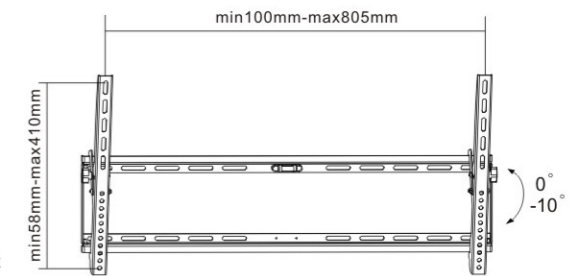

Description
Fixed Wall Bracket
Universal mounting pattern
Max. hole pattern 430mm wide and 405mm high
Max. VESA: 400x400
TV to wall: 30mm

23-42-ET

Description
Tilting Wall Bracket
Tilt: -10° ~ 0°
Universal mounting pattern
Max. hole pattern 405mm wide and 237mm high
Max. VESA: 400x200
TV to wall: 45mm

32-63-EF

Description
Fixed Wall Bracket
Universal mounting pattern
Max. hole pattern 830mm wide and 405mm high
Max. VESA: 800x400
TV to wall: 30mm

32-42-ET

Description
Tilting Wall Bracket
Tilt: -10° ~ 0°
Universal mounting pattern
Max. hole pattern 405mm wide and 410mm high
Max. VESA: 400x400
TV to wall: 45mm

42-70-EF

Description
Fixed Wall Bracket
Universal mounting pattern
Max. hole pattern 830mm wide and 605mm high
Max. VESA: 800x600
TV to wall: 30mm

37-63-ET

Description
Tilting Wall Bracket
Tilt: -10° ~ 0°
Universal mounting pattern
Max. hole pattern 805mm wide and 410mm high
Max. VESA: 800x400
TV to wall: 45mm

42-70-ET

Description
Tilting Wall Bracket
Tilt: -10° ~ 0°
Universal mounting pattern
Max. hole pattern 805mm wide and 610mm high
Max. VESA: 800x600
TV to wall: 45mm

23-37-LP

Description
 Extreme ultra-thin Wall Bracket, velcro fixed
 Universal mounting pattern
 Max. hole pattern 420mm wide and 240mm high
 Max. VESA: 400x200
 TV to wall: 9mm