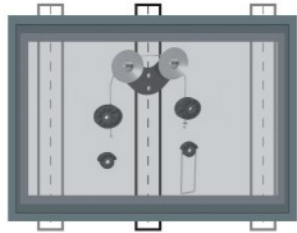

CONTENTS

LED TV Bracket Mount	01-02
LCD/PLASMA Bracket Mount	03-05
Cantilever LCD/Plasma Bracket Mount	06
Ceiling LCD/Plasma Bracket Mount	07
LCD Bracket Mount(VESA)	08-09
Desk bracket mount	10-12
Projector Bracket Mount	12-16
AV STANDS	16
DVD Bracket Mount	17-18
ADVERTISING Floor Stand	19

TV BRACKET

23-60-LED

ADJUSTABLE ROPE

- Key features:**
- * adjustable rope fitting all screen size 23"-60"
 - * includes stud mounting adaptors
 - * ultra slim profile of only 14.5mm, ideal for LED & slim LCD TVs
 - * using a picture hanging principle
 - * durable and thick mounting cable rope
 - * convenient cable access stand
 - * fast and easy installation

Single stud installation

406mm/450mm stud

600x600, 600x400

or

600mm/610mm stud

17-37-LED

Description
Easy mounting design
Universal mounting patterns
Max. VESA: 200x200
TV to wall: 14.5mm

Easy connection for cables

Description
Fixed Wall Bracket
Universal mounting pattern
Max. hole pattern 430mm wide and 405mm high
Max. VESA: 400x400
TV to wall: 30mm

23-42-ET

Description
Tilting Wall Bracket
Tilt: -10° ~ 0°
Universal mounting pattern
Max. hole pattern 405mm wide and 237mm high
Max. VESA: 400x200
TV to wall: 45mm