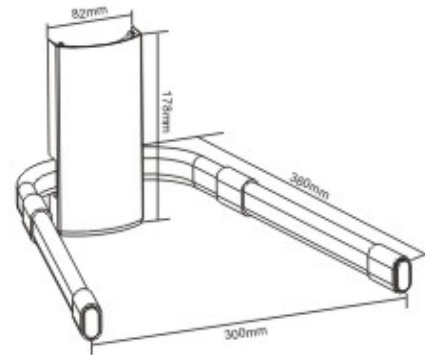

PRO10S

Description
 Ceiling Projector Bracket
 Tilt: -30° ~ +30°, Swivel: 360°
 Universal Mounting Pattern
 Ceiling to Projector: 150mm

PRO11

Description
 Ceiling Projector Bracket
 Tilt: -20° ~ +20°, Swivel: 360
 Universal Mounting Pattern
 Ceiling to Projector: 575mm-820mm

S11

Description
 TV Stand
 Product size: 800x835x1695mm

 37" -60" 40kg

PRO09

Description
 Projector Trolley

 10kgs

S13

Description
 TV Stand
 Product size: 705x700x1670mm

 32" -60" 50kg

DVD1

Description
 DVD Bracket
 360mm depth, 300mm width
 With cable management

DVD4

Description
 Component shelf wall system
 With 6mm Clear tempered glass shelf
 Glass size: 460(L)x370(W)mm
 With cable management
 Shelves swivel 45° left or right

DVD2

Description
 DVD Bracket
 With 6mm Clear tempered glass shelf
 Glass size: 420(L)x300(W)mm
 200mm height extension
 With cable management

DVD3

Description
 2-shelf DVD Bracket
 With 6/6mm Clear tempered glass shelf
 Glass size: 420(L)x(300(W)mm
 600mm height extension
 With cable management