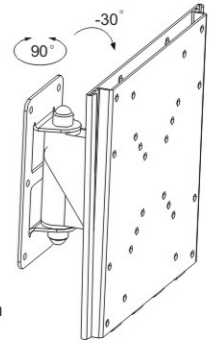

37-63-EA

Description
 Tilting & Swivel Wall Bracket
 Tilt: -10°~0°, Swivel: 180°
 Universal mounting patterns
 Max. hole pattern 820mm wide and 410mm high
 Max. VESA: 800x400mm
 TV to wall: 95-475mm
 Bubble level integrated

37"-63" 60kgs

PL-C72

Description
 Ceiling Bracket
 Tilt: 0° ~ +15°
 Universal mounting pattern
 Max. hole pattern 440mm wide and 410mm wide
 Max. VESA: 400x400
 TV to Ceiling: 1050~1560mm

LCD-201A

Description
 Tilting & Swivel Wall Bracket
 Tilt: -30° ~ 0°, Swivel: 180°
 VESA: 50x50/75x75/100x100/200x100/200x200mm
 TV to Wall: 108mm

PL-C6D

Description
 Dual Ceiling Bracket
 Tilt: -15° ~ +15°, Swivel: 360°
 Universal mounting pattern
 Max. hole pattern 810mm wide and 480mm wide
 Max. VESA: 800x400
 TV to Ceiling: 1050~1620mm

LCD-201R

Description
 Tilting Wall Bracket
 Tilt: -15° ~ 0°
 VESA: 50x50/75x75/100x100mm
 TV to Wall: 50mm

PL-C62

Description
 Ceiling Bracket
 Tilt: 0° ~ +15°
 Universal mounting pattern
 Max. hole pattern 830mm wide and 410mm wide
 Max. VESA: 800x400
 TV to Ceiling: 1050~1560mm