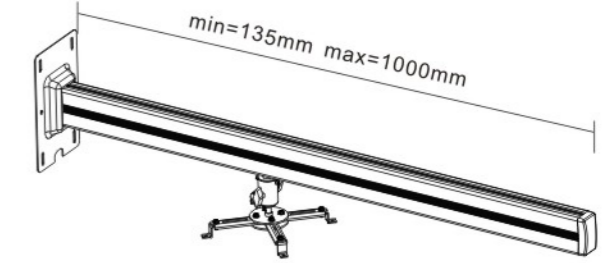

Touch Balance System!!
Gas Spring

PRO02X

Description
Wall Projector Bracket
Tilt: -15° ~ +15°
Universal Mounting Pattern
Wall to Projector: 430-650mm
With cable management

PRO03

Description
 Ceiling Projector Bracket
 Tilt: -15° ~ +15°, Swivel: 360°
 Universal Mounting Pattern
 Ceiling to Projector: Min.80mm, Max.980mm
 With cable management

PRO05

Description
 Wall Projector Bracket
 Tilt: -15° ~ +15°, Swivel: 360°
 Universal Mounting Pattern
 Wall to Projector: 480mm~660mm

PRO05L

Description
 Wall Projector Bracket
 Tilt: -15° ~ +15°, Swivel: 360°
 Universal Mounting Pattern
 Wall to Projector: 800mm~1200mm

PRO07

Description
 Wall Projector Bracket
 Tilt: -15° ~ +15°, Swivel: 360°
 Universal Mounting Pattern
 Wall to Projector: 135mm~1000mm
 With cable management

PRO10

Description
 Ceiling Projector Bracket
 Tilt: -30° ~ +30°, Swivel: 360°
 Universal Mounting Pattern
 Ceiling to Projector: 400mm
 With cable management