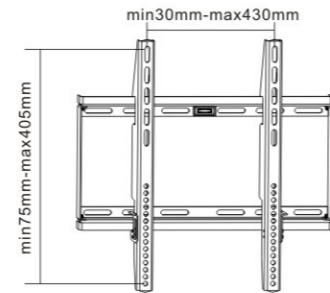

Easy connection for cables

14.5mm wall distance

42-70-LED

Description
Easy mounting design
Universal mounting patterns
Max. VESA: 800x800
TV to wall: 14.5mm

Easy connection for cables

14.5mm wall distance

32-42-EF

Description
Fixed Wall Bracket
Universal mounting pattern
Max. hole pattern 430mm wide and 405mm high
Max. VESA: 400x400
TV to wall: 30mm

23-42-ET

Description
Tilting Wall Bracket
Tilt: -10° ~ 0°
Universal mounting pattern
Max. hole pattern 405mm wide and 237mm high
Max. VESA: 400x200
TV to wall: 45mm

32-63-EF

Description
Fixed Wall Bracket
Universal mounting pattern
Max. hole pattern 830mm wide and 405mm high
Max. VESA: 800x400
TV to wall: 30mm

32-42-ET

Description
Tilting Wall Bracket
Tilt: -10° ~ 0°
Universal mounting pattern
Max. hole pattern 405mm wide and 410mm high
Max. VESA: 400x400
TV to wall: 45mm