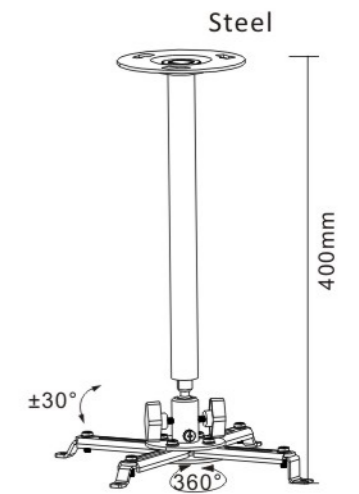

Touch Balance System!!
Gas Spring

PRO02X

Description
Wall Projector Bracket
Tilt: -15° ~ +15°
Universal Mounting Pattern
Wall to Projector: 430-650mm
With cable management

PRO03

Description
 Ceiling Projector Bracket
 Tilt: -15° ~ +15°, Swivel: 360°
 Universal Mounting Pattern
 Ceiling to Projector: Min.80mm, Max.980mm
 With cable management

PRO05

Description
 Wall Projector Bracket
 Tilt: -15° ~ +15°, Swivel: 360°
 Universal Mounting Pattern
 Wall to Projector: 480mm~660mm

PRO05L

Description
 Wall Projector Bracket
 Tilt: -15° ~ +15°, Swivel: 360°
 Universal Mounting Pattern
 Wall to Projector: 800mm~1200mm

PRO07

Description
 Wall Projector Bracket
 Tilt: -15° ~ +15°, Swivel: 360°
 Universal Mounting Pattern
 Wall to Projector: 135mm~1000mm
 With cable management

PRO10

Description
 Ceiling Projector Bracket
 Tilt: -30° ~ +30°, Swivel: 360°
 Universal Mounting Pattern
 Ceiling to Projector: 400mm
 With cable management

PRO10S

Description
 Ceiling Projector Bracket
 Tilt: -30° ~ +30°, Swivel: 360°
 Universal Mounting Pattern
 Ceiling to Projector: 150mm

PRO11

Description
 Ceiling Projector Bracket
 Tilt: -20° ~ +20°, Swivel: 360
 Universal Mounting Pattern
 Ceiling to Projector: 575mm-820mm