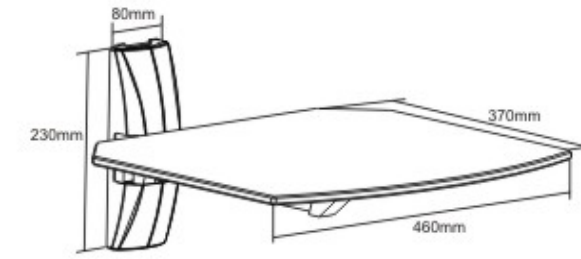

S11

Description
 TV Stand
 Product size: 800x835x1695mm

 37" -60" 40kg

PRO09

Description
 Projector Trolley

 10kgs

S13

Description
 TV Stand
 Product size: 705x700x1670mm

 32" -60" 50kg

DVD1

Description
 DVD Bracket
 360mm depth, 300mm width
 With cable management

DVD4

Description
 Component shelf wall system
 With 6mm Clear tempered glass shelf
 Glass size: 460(L)x370(W)mm
 With cable management
 Shelves swivel 45° left or right

DVD2

Description
 DVD Bracket
 With 6mm Clear tempered glass shelf
 Glass size: 420(L)x300(W)mm
 200mm height extension
 With cable management

DVD3

Description
 2-shelf DVD Bracket
 With 6/6mm Clear tempered glass shelf
 Glass size: 420(L)x(300(W)mm
 600mm height extension
 With cable management