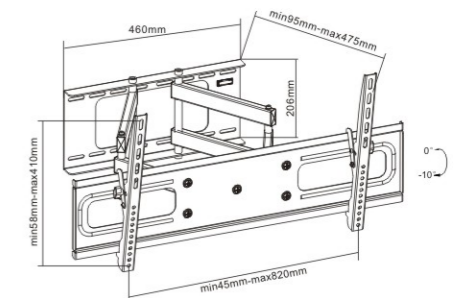

23-42-EAX

Description
 Tilting & Swivel Wall Bracket
 Tilt: -10°~0°, Swivel: 180°
 Universal mounting patterns
 Max. hole pattern 420mm wide and 410mm high
 Max. VESA: 400x400mm
 TV to wall: 95-475mm
 Bubble level integrated

23"-42" 45kgs

32-63-LP

Description
 Extreme ultra-thin Wall Bracket, velcro fixed
 Universal mounting pattern
 Max. hole pattern 820mm wide and 410mm high
 Max. VESA: 800x400
 TV to wall: 9mm

Super low profile
Wall distance ONLY 9mm

37-63-EA

Description
 Tilting & Swivel Wall Bracket
 Tilt: -10°~0°, Swivel: 180°
 Universal mounting patterns
 Max. hole pattern 820mm wide and 410mm high
 Max. VESA: 800x400mm
 TV to wall: 95-475mm
 Bubble level integrated

37"-63" 60kgs

PL-C72

Description
 Ceiling Bracket
 Tilt: 0° ~ +15°
 Universal mounting pattern
 Max. hole pattern 440mm wide and 410mm wide
 Max. VESA: 400x400
 TV to Ceiling: 1050~1560mm

LCD-201A

Description
 Tilting & Swivel Wall Bracket
 Tilt: -30° ~ 0°, Swivel: 180°
 VESA: 50x50/75x75/100x100/200x100/200x200mm
 TV to Wall: 108mm