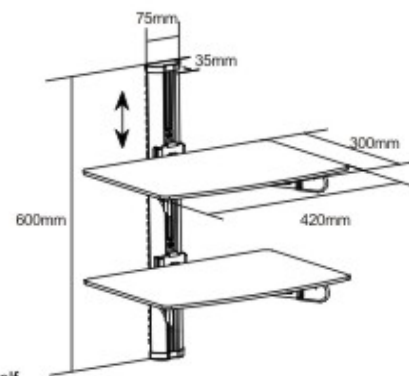

S11

Description
 TV Stand
 Product size: 800x835x1695mm

 37" -60" 40kg

PRO09

Description
 Projector Trolley

 10kgs

S13

Description
 TV Stand
 Product size: 705x700x1670mm

 32" -60" 50kg

DVD1

Description
 DVD Bracket
 360mm depth, 300mm width
 With cable management

DVD4

Description
 Component shelf wall system
 With 6mm Clear tempered glass shelf
 Glass size: 460(L)x370(W)mm
 With cable management
 Shelves swivel 45° left or right

DVD2

Description
 DVD Bracket
 With 6mm Clear tempered glass shelf
 Glass size: 420(L)x300(W)mm
 200mm height extension
 With cable management

DVD3

Description
 2-shelf DVD Bracket
 With 6/6mm Clear tempered glass shelf
 Glass size: 420(L)x(300(W)mm
 600mm height extension
 With cable management