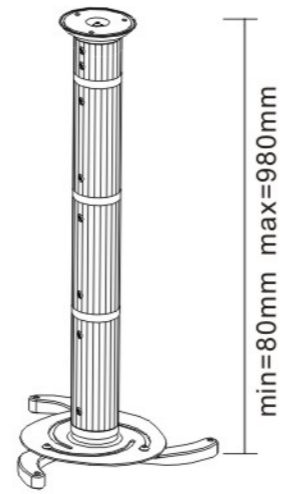

PRO02

Description
Ceiling Projector Bracket
Tilt: -15° ~ +15°
Universal Mounting Pattern
Ceiling to Projector: 430-650mm
With cable management

LCD-PRO2L

Description
Desk Bracket
Tilt: -40° ~ +90°, Swivel: 180°
Pivot: 360°
VESA: 75x75, 100x100mm
Cable management

Touch Balance System!!
Gas Spring

PRO02X

Description
Wall Projector Bracket
Tilt: -15° ~ +15°
Universal Mounting Pattern
Wall to Projector: 430-650mm
With cable management

PRO03

Description
 Ceiling Projector Bracket
 Tilt: -15° ~ +15°, Swivel: 360°
 Universal Mounting Pattern
 Ceiling to Projector: Min.80mm, Max.980mm
 With cable management

PRO05

Description
 Wall Projector Bracket
 Tilt: -15° ~ +15°, Swivel: 360°
 Universal Mounting Pattern
 Wall to Projector: 480mm~660mm

PRO05L

Description
 Wall Projector Bracket
 Tilt: -15° ~ +15°, Swivel: 360°
 Universal Mounting Pattern
 Wall to Projector: 800mm~1200mm

PRO07

Description
 Wall Projector Bracket
 Tilt: -15° ~ +15°, Swivel: 360°
 Universal Mounting Pattern
 Wall to Projector: 135mm~1000mm
 With cable management

PRO10

Description
 Ceiling Projector Bracket
 Tilt: -30° ~ +30°, Swivel: 360°
 Universal Mounting Pattern
 Ceiling to Projector: 400mm
 With cable management