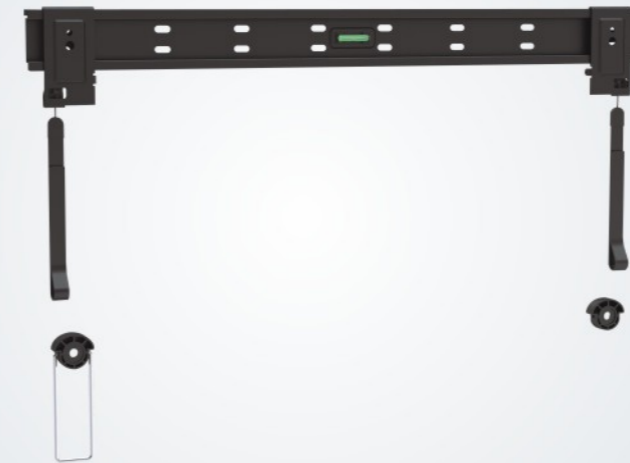

23-60-LED

ADJUSTABLE ROPE

1. **Key features:**
2. adjustable rope fitting all screen size 23"-60"
   - includes stud mounting adaptors
   - ultra slim profile of only 14.5mm, ideal for LED & slim LCD TVs
   - using a picture hanging principle
   - durable and thick mounting cable rope
   - convenient cable access stand
   - fast and easy installation

or

17-37-LED

Description
Easy mounting design
Universal mounting patterns
Max. VESA: 200x200
TV to wall: 14.5mm

23-42-LED

Description
Easy mounting design
Universal mounting patterns
Max. VESA: 400x400
TV to wall: 14.5mm

32-60-LED

Description
Easy mounting design
Universal mounting patterns
Max. VESA: 600x600
TV to wall: 14.5mm

42-70-LED

Description
Easy mounting design
Universal mounting patterns
Max. VESA: 800x800
TV to wall: 14.5mm