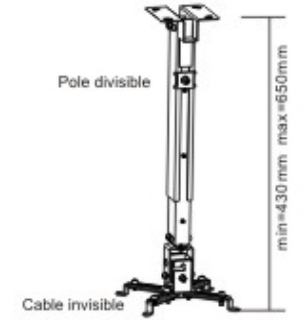

LCD-PRO1S

Description
Desk Bracket
Tilt: -40° ~ +90°, Swivel: 180°
Pivot: 360°
VESA: 75x75, 100x100mm
Cable management

Touch Balance System!!
Gas Spring

LCD-PRO4S

Description
Desk Bracket
Tilt: -40° ~ +90°, Swivel: 180°
Pivot: 360°
VESA: 75x75, 100x100mm
Cable management

Touch Balance System!!
Gas Spring

LCD-PRO1L

Description
Desk Bracket
Tilt: -40° ~ +90°, Swivel: 180°
Pivot: 360°
VESA: 75x75, 100x100mm
Cable management

Touch Balance System!!
Gas Spring

Projector Bracket Mount

PRO02

Description
Ceiling Projector Bracket
Tilt: -15° ~ +15°
Universal Mounting Pattern
Ceiling to Projector: 430-650mm
With cable management

LCD-PRO2L

Description
Desk Bracket
Tilt: -40° ~ +90°, Swivel: 180°
Pivot: 360°
VESA: 75x75, 100x100mm
Cable management

Touch Balance System!!
Gas Spring

PRO02X

Description
Wall Projector Bracket
Tilt: -15° ~ +15°
Universal Mounting Pattern
Wall to Projector: 430-650mm
With cable management

PRO03

Description
 Ceiling Projector Bracket
 Tilt: -15° ~ +15°, Swivel: 360°
 Universal Mounting Pattern
 Ceiling to Projector: Min.80mm, Max.980mm
 With cable management