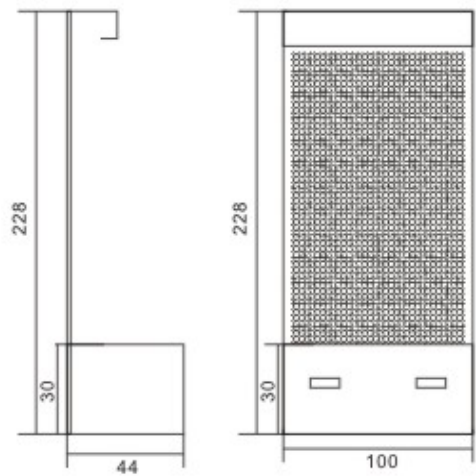

Description
Fixed Wall Bracket
Universal mounting pattern
Max. hole pattern 430mm wide and 405mm high
Max. VESA: 400x400
TV to wall: 30mm

23-42-ET

Description
Tilting Wall Bracket
Tilt: -10° ~ 0°
Universal mounting pattern
Max. hole pattern 405mm wide and 237mm high
Max. VESA: 400x200
TV to wall: 45mm

32-63-EF

Description
Fixed Wall Bracket
Universal mounting pattern
Max. hole pattern 830mm wide and 405mm high
Max. VESA: 800x400
TV to wall: 30mm

32-42-ET

Description
Tilting Wall Bracket
Tilt: -10° ~ 0°
Universal mounting pattern
Max. hole pattern 405mm wide and 410mm high
Max. VESA: 400x400
TV to wall: 45mm

 32" -60" 50kg

DVD1

Description
 DVD Bracket
 360mm depth, 300mm width
 With cable management

DVD4

Description
 Component shelf wall system
 With 6mm Clear tempered glass shelf
 Glass size: 460(L)x370(W)mm
 With cable management
 Shelves swivel 45° left or right

DVD2

Description
 DVD Bracket
 With 6mm Clear tempered glass shelf
 Glass size: 420(L)x300(W)mm
 200mm height extension
 With cable management

DVD3

Description
 2-shelf DVD Bracket
 With 6/6mm Clear tempered glass shelf
 Glass size: 420(L)x(300(W)mm
 600mm height extension
 With cable management