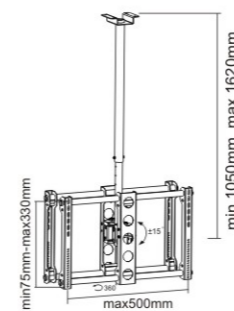

PL-C6D

Description
 Dual Ceiling Bracket
 Tilt: -15° ~ +15°, Swivel: 360°
 Universal mounting pattern
 Max. hole pattern 810mm wide and 480mm wide
 Max. VESA: 800x400
 TV to Ceiling: 1050~1620mm

LCD-201R

Description
 Tilting Wall Bracket
 Tilt: -15° ~ 0°
 VESA: 50x50/75x75/100x100mm
 TV to Wall: 50mm

PL-C62

Description
 Ceiling Bracket
 Tilt: 0° ~ +15°
 Universal mounting pattern
 Max. hole pattern 830mm wide and 410mm wide
 Max. VESA: 800x400
 TV to Ceiling: 1050~1560mm

LCD-203

Description
 Flat slide down mounting design
 Profile: 14mm
 VESA: 75x75/100x100mm

PL-C7D

Description
 Dual Ceiling Bracket
 Tilt: -15° ~ +15°, Swivel: 360°
 Universal mounting pattern
 Max. hole pattern 500mm wide and 330mm wide
 Max. VESA: 400x200
 TV to Ceiling: 1050~1620mm