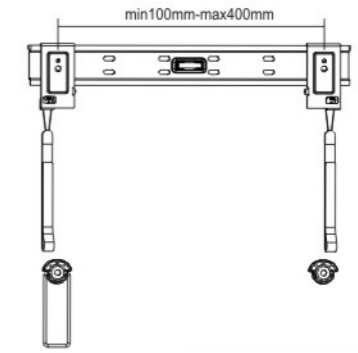

23-42-LED

Description
Easy mounting design
Universal mounting patterns
Max. VESA: 400x400
TV to wall: 14.5mm