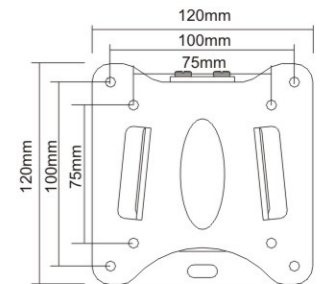

PL-C6D

Description
 Dual Ceiling Bracket
 Tilt: -15° ~ +15°, Swivel: 360°
 Universal mounting pattern
 Max. hole pattern 810mm wide and 480mm wide
 Max. VESA: 800x400
 TV to Ceiling: 1050~1620mm

LCD-201R

Description
 Tilting Wall Bracket
 Tilt: -15° ~ 0°
 VESA: 50x50/75x75/100x100mm
 TV to Wall: 50mm

PL-C62

Description
 Ceiling Bracket
 Tilt: 0° ~ +15°
 Universal mounting pattern
 Max. hole pattern 830mm wide and 410mm wide
 Max. VESA: 800x400
 TV to Ceiling: 1050~1560mm

LCD-203

Description
 Flat slide down mounting design
 Profile: 14mm
 VESA: 75x75/100x100mm

PL-C7D

Description
 Dual Ceiling Bracket
 Tilt: -15° ~ +15°, Swivel: 360°
 Universal mounting pattern
 Max. hole pattern 500mm wide and 330mm wide
 Max. VESA: 400x200
 TV to Ceiling: 1050~1620mm

LCD-L203K

Description
 Flat slide down mounting design
 Profile: 14mm
 VESA: 75x75/100x100/100x200/200x200mm

LCD-A501K

Description
 Tilting & Swivel Wall Bracket
 Tilt: -20° ~ +20°, Swivel: 60°
 VESA: 75x75/100x100/200x100/200x200mm
 TV to Wall: 90mm