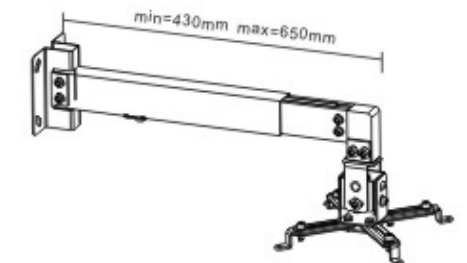

Touch Balance System!!
Gas Spring

LCD-PRO1L

Description
Desk Bracket
Tilt: -40° ~ +90°, Swivel: 180°
Pivot: 360°
VESA: 75x75, 100x100mm
Cable management

Touch Balance System!!
Gas Spring

Projector Bracket Mount

PRO02

Description
Ceiling Projector Bracket
Tilt: -15° ~ +15°
Universal Mounting Pattern
Ceiling to Projector: 430-650mm
With cable management

LCD-PRO2L

Description
Desk Bracket
Tilt: -40° ~ +90°, Swivel: 180°
Pivot: 360°
VESA: 75x75, 100x100mm
Cable management

Touch Balance System!!
Gas Spring

PRO02X

Description
Wall Projector Bracket
Tilt: -15° ~ +15°
Universal Mounting Pattern
Wall to Projector: 430-650mm
With cable management

PRO03

Description
 Ceiling Projector Bracket
 Tilt: -15° ~ +15°, Swivel: 360°
 Universal Mounting Pattern
 Ceiling to Projector: Min.80mm, Max.980mm
 With cable management