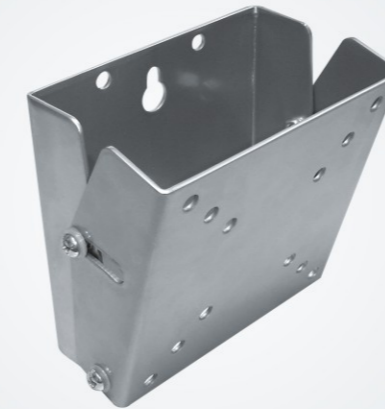

37-63-EA

Description
 Tilting & Swivel Wall Bracket
 Tilt: -10°~0°, Swivel: 180°
 Universal mounting patterns
 Max. hole pattern 820mm wide and 410mm high
 Max. VESA: 800x400mm
 TV to wall: 95-475mm
 Bubble level integrated

37"-63" 60kgs

PL-C72

Description
 Ceiling Bracket
 Tilt: 0° ~ +15°
 Universal mounting pattern
 Max. hole pattern 440mm wide and 410mm wide
 Max. VESA: 400x400
 TV to Ceiling: 1050~1560mm

LCD-201A

Description
 Tilting & Swivel Wall Bracket
 Tilt: -30° ~ 0°, Swivel: 180°
 VESA: 50x50/75x75/100x100/200x100/200x200mm
 TV to Wall: 108mm

PL-C6D

Description
 Dual Ceiling Bracket
 Tilt: -15° ~ +15°, Swivel: 360°
 Universal mounting pattern
 Max. hole pattern 810mm wide and 480mm wide
 Max. VESA: 800x400
 TV to Ceiling: 1050~1620mm

LCD-201R

Description
 Tilting Wall Bracket
 Tilt: -15° ~ 0°
 VESA: 50x50/75x75/100x100mm
 TV to Wall: 50mm

PL-C62

Description
 Ceiling Bracket
 Tilt: 0° ~ +15°
 Universal mounting pattern
 Max. hole pattern 830mm wide and 410mm wide
 Max. VESA: 800x400
 TV to Ceiling: 1050~1560mm