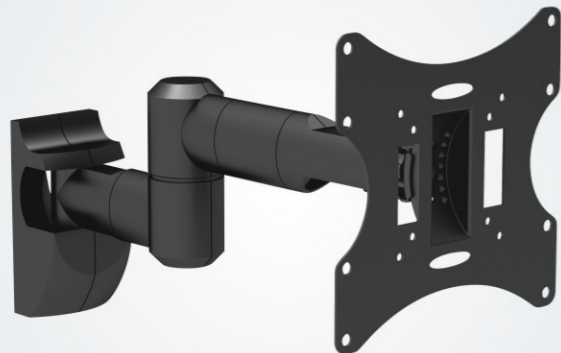

LCD-L203K

Description
 Flat slide down mounting design
 Profile: 14mm
 VESA: 75x75/100x100/100x200/200x200mm

LCD-A501K

Description
 Tilting & Swivel Wall Bracket
 Tilt: -20° ~ +20°, Swivel: 60°
 VESA: 75x75/100x100/200x100/200x200mm
 TV to Wall: 90mm

LCD-A502K

Description
 Tilting & Swivel Wall Bracket
 Tilt: -20° ~ +20°, Swivel: 180°
 VESA: 75x75/100x100/200x100/200x200mm
 TV to Wall: 100~330mm

LCD-A503K

Description
 Tilting & Swivel Wall Bracket
 Tilt: -20° ~ +20°, Swivel: 180°
 VESA: 75x75/100x100/200x100/200x200mm
 TV to Wall: 100~470mm

LCD-A504K

Description
 Ceiling Bracket
 Tilt: -20° ~ +20°, Swivel: 180°
 VESA: 50x50/75x75/100x100/200x100/200x200mm
 TV to Ceiling: 500~850mm

LCD-B11

Description
 Desk Bracket
 Tilt: -15° ~ +15°, Swivel: 180°
 Pivot: 360°
 VESA: 75x75,100x100mm
 Profile: height adjustable up to 400mm
 Cable management