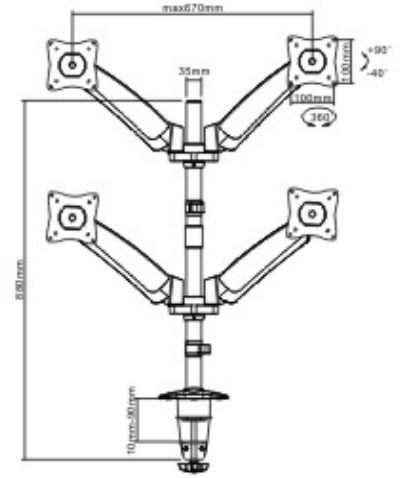

LCD-B12

Description
 Desk Bracket
 Tilt: -15° ~ +15°, Swivel: 180°
 Pivot: 360°
 VESA: 75x75,100x100mm
 Profile: height adjustable up to 400mm
 Cable management

LCD-B13

Description
 Desk Bracket
 Tilt: -15° ~ +15°, Swivel: 180°
 Pivot: 360°
 VESA: 75x75,100x100mm
 Profile: height adjustable up to 400mm
 Cable management

LCD-PRO1S

Description
Desk Bracket
Tilt: -40° ~ +90°, Swivel: 180°
Pivot: 360°
VESA: 75x75, 100x100mm
Cable management

Touch Balance System!!
Gas Spring

LCD-PRO4S

Description
Desk Bracket
Tilt: -40° ~ +90°, Swivel: 180°
Pivot: 360°
VESA: 75x75, 100x100mm
Cable management

Touch Balance System!!
Gas Spring

LCD-PRO1L

Description
Desk Bracket
Tilt: -40° ~ +90°, Swivel: 180°
Pivot: 360°
VESA: 75x75, 100x100mm
Cable management

Touch Balance System!!
Gas Spring

Projector Bracket Mount

PRO02

Description
Ceiling Projector Bracket
Tilt: -15° ~ +15°
Universal Mounting Pattern
Ceiling to Projector: 430-650mm
With cable management

LCD-PRO2L

Description
Desk Bracket
Tilt: -40° ~ +90°, Swivel: 180°
Pivot: 360°
VESA: 75x75, 100x100mm
Cable management