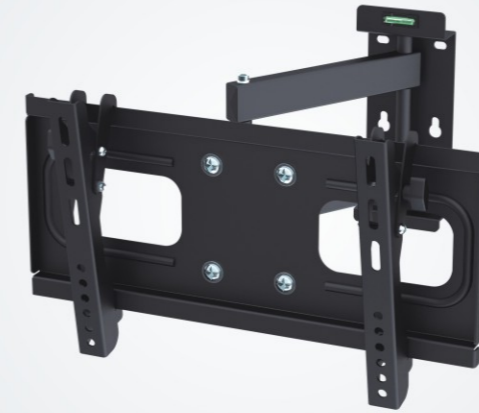

TV BRACKET

23-60-LED

ADJUSTABLE ROPE

- Key features:**
- * adjustable rope fitting all screen size 23"-60"
 - * includes stud mounting adaptors
 - * ultra slim profile of only 14.5mm, ideal for LED & slim LCD TVs
 - * using a picture hanging principle
 - * durable and thick mounting cable rope
 - * convenient cable access stand
 - * fast and easy installation

42-70-ET

Description
Tilting Wall Bracket
Tilt: -10° ~ 0°
Universal mounting pattern
Max. hole pattern 805mm wide and 610mm high
Max. VESA: 800x600
TV to wall: 45mm

23-37-LP

Description
 Extreme ultra-thin Wall Bracket, velcro fixed
 Universal mounting pattern
 Max. hole pattern 420mm wide and 240mm high
 Max. VESA: 400x200
 TV to wall: 9mm

Super low profile
Wall distance ONLY 9mm

23-42-EA

Description
 Tilting & Swivel Wall Bracket
 Tilt: -10°~0°, Swivel: 180°
 Universal mounting patterns
 Max. hole pattern 420mm wide and 237mm high
 Max. VESA: 400x200mm
 TV to wall: 95-475mm
 Bubble level integrated

23"-42" 40kgs

23-42-LP

Description
 Extreme ultra-thin Wall Bracket, velcro fixed
 Universal mounting pattern
 Max. hole pattern 420mm wide and 410mm high
 Max. VESA: 400x400
 TV to wall: 9mm

Super low profile
Wall distance ONLY 9mm