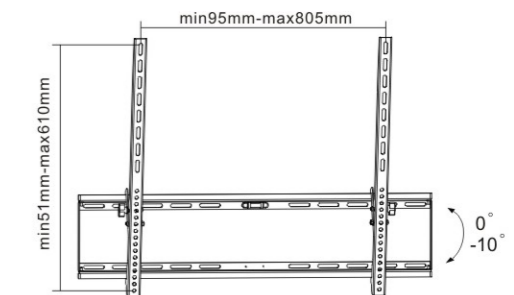

Description
Fixed Wall Bracket
Universal mounting pattern
Max. hole pattern 430mm wide and 405mm high
Max. VESA: 400x400
TV to wall: 30mm

23-42-ET

Description
Tilting Wall Bracket
Tilt: -10° ~ 0°
Universal mounting pattern
Max. hole pattern 405mm wide and 237mm high
Max. VESA: 400x200
TV to wall: 45mm

32-63-EF

Description
Fixed Wall Bracket
Universal mounting pattern
Max. hole pattern 830mm wide and 405mm high
Max. VESA: 800x400
TV to wall: 30mm

32-42-ET

Description
Tilting Wall Bracket
Tilt: -10° ~ 0°
Universal mounting pattern
Max. hole pattern 405mm wide and 410mm high
Max. VESA: 400x400
TV to wall: 45mm

42-70-EF

Description
Fixed Wall Bracket
Universal mounting pattern
Max. hole pattern 830mm wide and 605mm high
Max. VESA: 800x600
TV to wall: 30mm

37-63-ET

Description
Tilting Wall Bracket
Tilt: -10° ~ 0°
Universal mounting pattern
Max. hole pattern 805mm wide and 410mm high
Max. VESA: 800x400
TV to wall: 45mm

42-70-ET

Description
Tilting Wall Bracket
Tilt: -10° ~ 0°
Universal mounting pattern
Max. hole pattern 805mm wide and 610mm high
Max. VESA: 800x600
TV to wall: 45mm

23-37-LP

Description
 Extreme ultra-thin Wall Bracket, velcro fixed
 Universal mounting pattern
 Max. hole pattern 420mm wide and 240mm high
 Max. VESA: 400x200
 TV to wall: 9mm