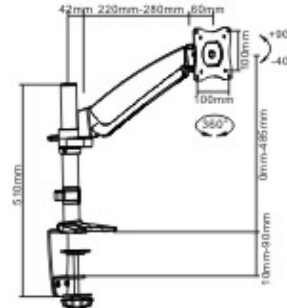

LCD-A504K

Description
 Ceiling Bracket
 Tilt: -20° ~ +20°, Swivel: 180°
 VESA: 50x50/75x75/100x100/200x100/200x200mm
 TV to Ceiling: 500~850mm

LCD-B11

Description
 Desk Bracket
 Tilt: -15° ~ +15°, Swivel: 180°
 Pivot: 360°
 VESA: 75x75,100x100mm
 Profile: height adjustable up to 400mm
 Cable management

LCD-B12

Description
 Desk Bracket
 Tilt: -15° ~ +15°, Swivel: 180°
 Pivot: 360°
 VESA: 75x75,100x100mm
 Profile: height adjustable up to 400mm
 Cable management

LCD-B13

Description
 Desk Bracket
 Tilt: -15° ~ +15°, Swivel: 180°
 Pivot: 360°
 VESA: 75x75,100x100mm
 Profile: height adjustable up to 400mm
 Cable management

LCD-PRO1S

Description
Desk Bracket
Tilt: -40° ~ +90°, Swivel: 180°
Pivot: 360°
VESA: 75x75, 100x100mm
Cable management

Touch Balance System!!
Gas Spring

LCD-PRO4S

Description
Desk Bracket
Tilt: -40° ~ +90°, Swivel: 180°
Pivot: 360°
VESA: 75x75, 100x100mm
Cable management