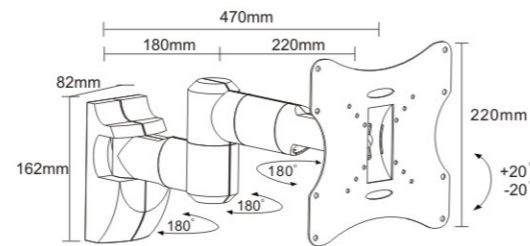

LCD-203

Description
 Flat slide down mounting design
 Profile: 14mm
 VESA: 75x75/100x100mm

PL-C7D

Description
 Dual Ceiling Bracket
 Tilt: -15° ~ +15°, Swivel: 360°
 Universal mounting pattern
 Max. hole pattern 500mm wide and 330mm wide
 Max. VESA: 400x200
 TV to Ceiling: 1050~1620mm

LCD-L203K

Description
 Flat slide down mounting design
 Profile: 14mm
 VESA: 75x75/100x100/100x200/200x200mm

LCD-A501K

Description
 Tilting & Swivel Wall Bracket
 Tilt: -20° ~ +20°, Swivel: 60°
 VESA: 75x75/100x100/200x100/200x200mm
 TV to Wall: 90mm

LCD-A502K

Description
 Tilting & Swivel Wall Bracket
 Tilt: -20° ~ +20°, Swivel: 180°
 VESA: 75x75/100x100/200x100/200x200mm
 TV to Wall: 100~330mm

LCD-A503K

Description
 Tilting & Swivel Wall Bracket
 Tilt: -20° ~ +20°, Swivel: 180°
 VESA: 75x75/100x100/200x100/200x200mm
 TV to Wall: 100~470mm

LCD-A504K

Description
 Ceiling Bracket
 Tilt: -20° ~ +20°, Swivel: 180°
 VESA: 50x50/75x75/100x100/200x100/200x200mm
 TV to Ceiling: 500~850mm

LCD-B11

Description
 Desk Bracket
 Tilt: -15° ~ +15°, Swivel: 180°
 Pivot: 360°
 VESA: 75x75,100x100mm
 Profile: height adjustable up to 400mm
 Cable management