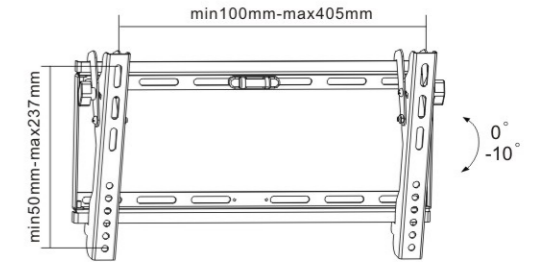

14.5mm wall distance

23-42-LED

Description
Easy mounting design
Universal mounting patterns
Max. VESA: 400x400
TV to wall: 14.5mm

Easy connection for cables

14.5mm wall distance

32-60-LED

Description
Easy mounting design
Universal mounting patterns
Max. VESA: 600x600
TV to wall: 14.5mm

Easy connection for cables

14.5mm wall distance

42-70-LED

Description
Easy mounting design
Universal mounting patterns
Max. VESA: 800x800
TV to wall: 14.5mm

Easy connection for cables

14.5mm wall distance

32-42-EF

Description
Fixed Wall Bracket
Universal mounting pattern
Max. hole pattern 430mm wide and 405mm high
Max. VESA: 400x400
TV to wall: 30mm

23-42-ET

Description
Tilting Wall Bracket
Tilt: -10° ~ 0°
Universal mounting pattern
Max. hole pattern 405mm wide and 237mm high
Max. VESA: 400x200
TV to wall: 45mm

32-63-EF

Description
Fixed Wall Bracket
Universal mounting pattern
Max. hole pattern 830mm wide and 405mm high
Max. VESA: 800x400
TV to wall: 30mm

32-42-ET

Description
Tilting Wall Bracket
Tilt: -10° ~ 0°
Universal mounting pattern
Max. hole pattern 405mm wide and 410mm high
Max. VESA: 400x400
TV to wall: 45mm