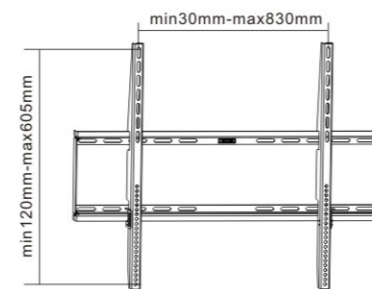

Description
Fixed Wall Bracket
Universal mounting pattern
Max. hole pattern 430mm wide and 405mm high
Max. VESA: 400x400
TV to wall: 30mm

23-42-ET

Description
Tilting Wall Bracket
Tilt: -10° ~ 0°
Universal mounting pattern
Max. hole pattern 405mm wide and 237mm high
Max. VESA: 400x200
TV to wall: 45mm

32-63-EF

Description
Fixed Wall Bracket
Universal mounting pattern
Max. hole pattern 830mm wide and 405mm high
Max. VESA: 800x400
TV to wall: 30mm

32-42-ET

Description
Tilting Wall Bracket
Tilt: -10° ~ 0°
Universal mounting pattern
Max. hole pattern 405mm wide and 410mm high
Max. VESA: 400x400
TV to wall: 45mm

42-70-EF

Description
Fixed Wall Bracket
Universal mounting pattern
Max. hole pattern 830mm wide and 605mm high
Max. VESA: 800x600
TV to wall: 30mm

37-63-ET

Description
Tilting Wall Bracket
Tilt: -10° ~ 0°
Universal mounting pattern
Max. hole pattern 805mm wide and 410mm high
Max. VESA: 800x400
TV to wall: 45mm

42-70-ET

Description
Tilting Wall Bracket
Tilt: -10° ~ 0°
Universal mounting pattern
Max. hole pattern 805mm wide and 610mm high
Max. VESA: 800x600
TV to wall: 45mm

23-37-LP

Description
 Extreme ultra-thin Wall Bracket, velcro fixed
 Universal mounting pattern
 Max. hole pattern 420mm wide and 240mm high
 Max. VESA: 400x200
 TV to wall: 9mm