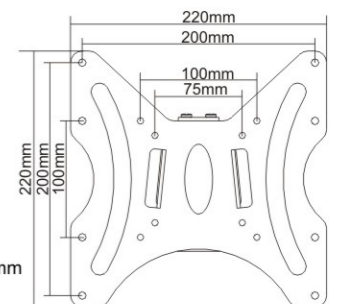

Description
 Tilting Wall Bracket
 Tilt: -15° ~ 0°
 VESA: 50x50/75x75/100x100mm
 TV to Wall: 50mm

PL-C62

Description
 Ceiling Bracket
 Tilt: 0° ~ +15°
 Universal mounting pattern
 Max. hole pattern 830mm wide and 410mm wide
 Max. VESA: 800x400
 TV to Ceiling: 1050~1560mm

LCD-203

Description
 Flat slide down mounting design
 Profile: 14mm
 VESA: 75x75/100x100mm

PL-C7D

Description
 Dual Ceiling Bracket
 Tilt: -15° ~ +15°, Swivel: 360°
 Universal mounting pattern
 Max. hole pattern 500mm wide and 330mm wide
 Max. VESA: 400x200
 TV to Ceiling: 1050~1620mm

LCD-L203K

Description
 Flat slide down mounting design
 Profile: 14mm
 VESA: 75x75/100x100/100x200/200x200mm

LCD-A501K

Description
 Tilting & Swivel Wall Bracket
 Tilt: -20° ~ +20°, Swivel: 60°
 VESA: 75x75/100x100/200x100/200x200mm
 TV to Wall: 90mm

LCD-A502K

Description
 Tilting & Swivel Wall Bracket
 Tilt: -20° ~ +20°, Swivel: 180°
 VESA: 75x75/100x100/200x100/200x200mm
 TV to Wall: 100~330mm

LCD-A503K

Description
 Tilting & Swivel Wall Bracket
 Tilt: -20° ~ +20°, Swivel: 180°
 VESA: 75x75/100x100/200x100/200x200mm
 TV to Wall: 100~470mm