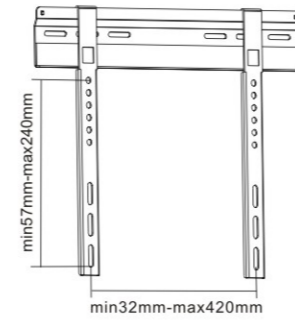

42-70-EF

Description
Fixed Wall Bracket
Universal mounting pattern
Max. hole pattern 830mm wide and 605mm high
Max. VESA: 800x600
TV to wall: 30mm

37-63-ET

Description
Tilting Wall Bracket
Tilt: -10° ~ 0°
Universal mounting pattern
Max. hole pattern 805mm wide and 410mm high
Max. VESA: 800x400
TV to wall: 45mm

42-70-ET

Description
Tilting Wall Bracket
Tilt: -10° ~ 0°
Universal mounting pattern
Max. hole pattern 805mm wide and 610mm high
Max. VESA: 800x600
TV to wall: 45mm

23-37-LP

Description
 Extreme ultra-thin Wall Bracket, velcro fixed
 Universal mounting pattern
 Max. hole pattern 420mm wide and 240mm high
 Max. VESA: 400x200
 TV to wall: 9mm

Super low profile
Wall distance ONLY 9mm

23-42-EA

Description
 Tilting & Swivel Wall Bracket
 Tilt: -10°~0°, Swivel: 180°
 Universal mounting patterns
 Max. hole pattern 420mm wide and 237mm high
 Max. VESA: 400x200mm
 TV to wall: 95-475mm
 Bubble level integrated

23"-42" 40kgs

23-42-LP

Description
 Extreme ultra-thin Wall Bracket, velcro fixed
 Universal mounting pattern
 Max. hole pattern 420mm wide and 410mm high
 Max. VESA: 400x400
 TV to wall: 9mm

Super low profile
Wall distance ONLY 9mm