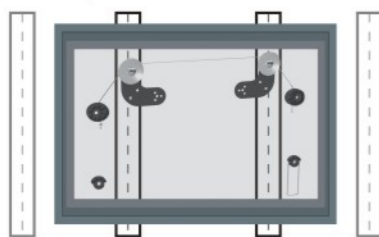

TV BRACKET

23-60-LED

ADJUSTABLE ROPE

- Key features:**
- * adjustable rope fitting all screen size 23"-60"
 - * includes stud mounting adaptors
 - * ultra slim profile of only 14.5mm, ideal for LED & slim LCD TVs
 - * using a picture hanging principle
 - * durable and thick mounting cable rope
 - * convenient cable access stand
 - * fast and easy installation

Single stud installation

406mm/450mm stud

600x600, 600x400

or

600mm/610mm stud

17-37-LED

Description
Easy mounting design
Universal mounting patterns
Max. VESA: 200x200
TV to wall: 14.5mm

Easy connection for cables