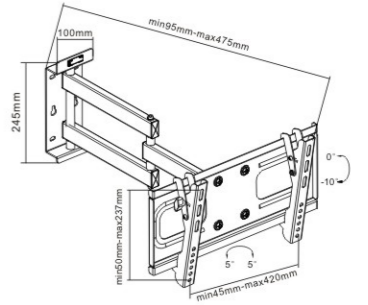

42-70-EF

Description
Fixed Wall Bracket
Universal mounting pattern
Max. hole pattern 830mm wide and 605mm high
Max. VESA: 800x600
TV to wall: 30mm

37-63-ET

Description
Tilting Wall Bracket
Tilt: -10° ~ 0°
Universal mounting pattern
Max. hole pattern 805mm wide and 410mm high
Max. VESA: 800x400
TV to wall: 45mm

42-70-ET

Description
Tilting Wall Bracket
Tilt: -10° ~ 0°
Universal mounting pattern
Max. hole pattern 805mm wide and 610mm high
Max. VESA: 800x600
TV to wall: 45mm

23-37-LP

Description
 Extreme ultra-thin Wall Bracket, velcro fixed
 Universal mounting pattern
 Max. hole pattern 420mm wide and 240mm high
 Max. VESA: 400x200
 TV to wall: 9mm

Super low profile
Wall distance ONLY 9mm

23-42-EA

Description
 Tilting & Swivel Wall Bracket
 Tilt: -10°~0°, Swivel: 180°
 Universal mounting patterns
 Max. hole pattern 420mm wide and 237mm high
 Max. VESA: 400x200mm
 TV to wall: 95-475mm
 Bubble level integrated

23"-42" 40kgs

23-42-LP

Description
 Extreme ultra-thin Wall Bracket, velcro fixed
 Universal mounting pattern
 Max. hole pattern 420mm wide and 410mm high
 Max. VESA: 400x400
 TV to wall: 9mm

Super low profile
Wall distance ONLY 9mm