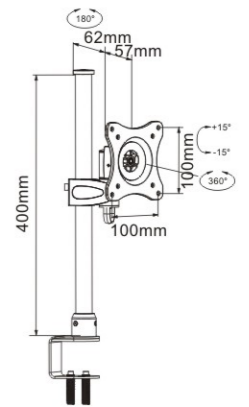

LCD-L203K

Description
 Flat slide down mounting design
 Profile: 14mm
 VESA: 75x75/100x100/100x200/200x200mm

LCD-A501K

Description
 Tilting & Swivel Wall Bracket
 Tilt: -20° ~ +20°, Swivel: 60°
 VESA: 75x75/100x100/200x100/200x200mm
 TV to Wall: 90mm

LCD-A502K

Description
 Tilting & Swivel Wall Bracket
 Tilt: -20° ~ +20°, Swivel: 180°
 VESA: 75x75/100x100/200x100/200x200mm
 TV to Wall: 100~330mm

LCD-A503K

Description
 Tilting & Swivel Wall Bracket
 Tilt: -20° ~ +20°, Swivel: 180°
 VESA: 75x75/100x100/200x100/200x200mm
 TV to Wall: 100~470mm

LCD-A504K

Description
 Ceiling Bracket
 Tilt: -20° ~ +20°, Swivel: 180°
 VESA: 50x50/75x75/100x100/200x100/200x200mm
 TV to Ceiling: 500~850mm

LCD-B11

Description
 Desk Bracket
 Tilt: -15° ~ +15°, Swivel: 180°
 Pivot: 360°
 VESA: 75x75,100x100mm
 Profile: height adjustable up to 400mm
 Cable management

LCD-B12

Description
 Desk Bracket
 Tilt: -15° ~ +15°, Swivel: 180°
 Pivot: 360°
 VESA: 75x75,100x100mm
 Profile: height adjustable up to 400mm
 Cable management

LCD-B13

Description
 Desk Bracket
 Tilt: -15° ~ +15°, Swivel: 180°
 Pivot: 360°
 VESA: 75x75,100x100mm
 Profile: height adjustable up to 400mm
 Cable management