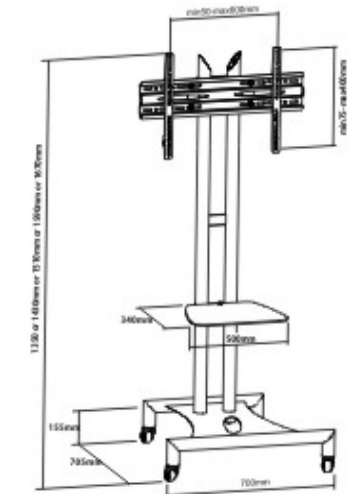

PRO10S

Description
 Ceiling Projector Bracket
 Tilt: -30° ~ +30°, Swivel: 360°
 Universal Mounting Pattern
 Ceiling to Projector: 150mm

PRO11

Description
 Ceiling Projector Bracket
 Tilt: -20° ~ +20°, Swivel: 360
 Universal Mounting Pattern
 Ceiling to Projector: 575mm-820mm

S11

Description
 TV Stand
 Product size: 800x835x1695mm

 37" -60" 40kg

PRO09

Description
 Projector Trolley

 10kgs

S13

Description
 TV Stand
 Product size: 705x700x1670mm

 32" -60" 50kg

DVD1

Description
 DVD Bracket
 360mm depth, 300mm width
 With cable management

DVD4

Description
 Component shelf wall system
 With 6mm Clear tempered glass shelf
 Glass size: 460(L)x370(W)mm
 With cable management
 Shelves swivel 45° left or right

DVD2

Description
 DVD Bracket
 With 6mm Clear tempered glass shelf
 Glass size: 420(L)x300(W)mm
 200mm height extension
 With cable management

DVD3

Description
 2-shelf DVD Bracket
 With 6/6mm Clear tempered glass shelf
 Glass size: 420(L)x(300(W)mm
 600mm height extension
 With cable management