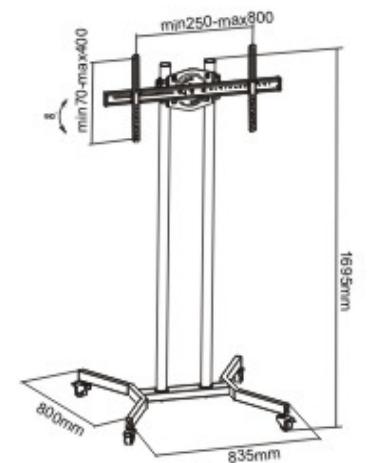

PRO07

Description
 Wall Projector Bracket
 Tilt: -15° ~ +15°, Swivel: 360°
 Universal Mounting Pattern
 Wall to Projector: 135mm~1000mm
 With cable management

PRO10

Description
 Ceiling Projector Bracket
 Tilt: -30° ~ +30°, Swivel: 360°
 Universal Mounting Pattern
 Ceiling to Projector: 400mm
 With cable management

PRO10S

Description
 Ceiling Projector Bracket
 Tilt: -30° ~ +30°, Swivel: 360°
 Universal Mounting Pattern
 Ceiling to Projector: 150mm

PRO11

Description
 Ceiling Projector Bracket
 Tilt: -20° ~ +20°, Swivel: 360
 Universal Mounting Pattern
 Ceiling to Projector: 575mm-820mm

S11

Description
 TV Stand
 Product size: 800x835x1695mm

 37" -60" 40kg

PRO09

Description
 Projector Trolley

 10kgs

S13

Description
 TV Stand
 Product size: 705x700x1670mm

 32" -60" 50kg

DVD1

Description
 DVD Bracket
 360mm depth, 300mm width
 With cable management

DVD4

Description
 Component shelf wall system
 With 6mm Clear tempered glass shelf
 Glass size: 460(L)x370(W)mm
 With cable management
 Shelves swivel 45° left or right