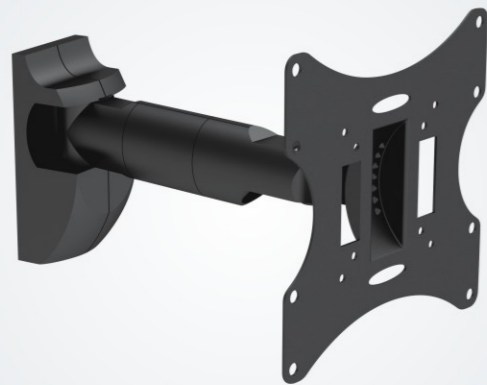

LCD-203

Description
 Flat slide down mounting design
 Profile: 14mm
 VESA: 75x75/100x100mm

PL-C7D

Description
 Dual Ceiling Bracket
 Tilt: -15° ~ +15°, Swivel: 360°
 Universal mounting pattern
 Max. hole pattern 500mm wide and 330mm wide
 Max. VESA: 400x200
 TV to Ceiling: 1050~1620mm

LCD-L203K

Description
 Flat slide down mounting design
 Profile: 14mm
 VESA: 75x75/100x100/100x200/200x200mm

LCD-A501K

Description
 Tilting & Swivel Wall Bracket
 Tilt: -20° ~ +20°, Swivel: 60°
 VESA: 75x75/100x100/200x100/200x200mm
 TV to Wall: 90mm

LCD-A502K

Description
 Tilting & Swivel Wall Bracket
 Tilt: -20° ~ +20°, Swivel: 180°
 VESA: 75x75/100x100/200x100/200x200mm
 TV to Wall: 100~330mm

LCD-A503K

Description
 Tilting & Swivel Wall Bracket
 Tilt: -20° ~ +20°, Swivel: 180°
 VESA: 75x75/100x100/200x100/200x200mm
 TV to Wall: 100~470mm

LCD-A504K

Description
 Ceiling Bracket
 Tilt: -20° ~ +20°, Swivel: 180°
 VESA: 50x50/75x75/100x100/200x100/200x200mm
 TV to Ceiling: 500~850mm

LCD-B11

Description
 Desk Bracket
 Tilt: -15° ~ +15°, Swivel: 180°
 Pivot: 360°
 VESA: 75x75,100x100mm
 Profile: height adjustable up to 400mm
 Cable management