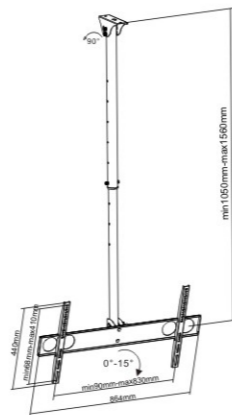

37"-63" 60kgs

PL-C72

Description
 Ceiling Bracket
 Tilt: 0° ~ +15°
 Universal mounting pattern
 Max. hole pattern 440mm wide and 410mm wide
 Max. VESA: 400x400
 TV to Ceiling: 1050~1560mm

LCD-201A

Description
 Tilting & Swivel Wall Bracket
 Tilt: -30° ~ 0°, Swivel: 180°
 VESA: 50x50/75x75/100x100/200x100/200x200mm
 TV to Wall: 108mm

PL-C6D

Description
 Dual Ceiling Bracket
 Tilt: -15° ~ +15°, Swivel: 360°
 Universal mounting pattern
 Max. hole pattern 810mm wide and 480mm wide
 Max. VESA: 800x400
 TV to Ceiling: 1050~1620mm

LCD-201R

Description
 Tilting Wall Bracket
 Tilt: -15° ~ 0°
 VESA: 50x50/75x75/100x100mm
 TV to Wall: 50mm

PL-C62

Description
 Ceiling Bracket
 Tilt: 0° ~ +15°
 Universal mounting pattern
 Max. hole pattern 830mm wide and 410mm wide
 Max. VESA: 800x400
 TV to Ceiling: 1050~1560mm

LCD-203

Description
 Flat slide down mounting design
 Profile: 14mm
 VESA: 75x75/100x100mm

PL-C7D

Description
 Dual Ceiling Bracket
 Tilt: -15° ~ +15°, Swivel: 360°
 Universal mounting pattern
 Max. hole pattern 500mm wide and 330mm wide
 Max. VESA: 400x200
 TV to Ceiling: 1050~1620mm