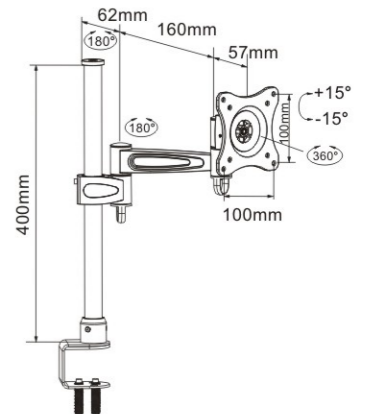

LCD-L203K

Description
 Flat slide down mounting design
 Profile: 14mm
 VESA: 75x75/100x100/100x200/200x200mm

LCD-A501K

Description
 Tilting & Swivel Wall Bracket
 Tilt: -20° ~ +20°, Swivel: 60°
 VESA: 75x75/100x100/200x100/200x200mm
 TV to Wall: 90mm

LCD-A502K

Description
 Tilting & Swivel Wall Bracket
 Tilt: -20° ~ +20°, Swivel: 180°
 VESA: 75x75/100x100/200x100/200x200mm
 TV to Wall: 100~330mm

LCD-A503K

Description
 Tilting & Swivel Wall Bracket
 Tilt: -20° ~ +20°, Swivel: 180°
 VESA: 75x75/100x100/200x100/200x200mm
 TV to Wall: 100~470mm

LCD-A504K

Description
 Ceiling Bracket
 Tilt: -20° ~ +20°, Swivel: 180°
 VESA: 50x50/75x75/100x100/200x100/200x200mm
 TV to Ceiling: 500~850mm

LCD-B11

Description
 Desk Bracket
 Tilt: -15° ~ +15°, Swivel: 180°
 Pivot: 360°
 VESA: 75x75,100x100mm
 Profile: height adjustable up to 400mm
 Cable management

LCD-B12

Description
 Desk Bracket
 Tilt: -15° ~ +15°, Swivel: 180°
 Pivot: 360°
 VESA: 75x75,100x100mm
 Profile: height adjustable up to 400mm
 Cable management

LCD-B13

Description
 Desk Bracket
 Tilt: -15° ~ +15°, Swivel: 180°
 Pivot: 360°
 VESA: 75x75,100x100mm
 Profile: height adjustable up to 400mm
 Cable management