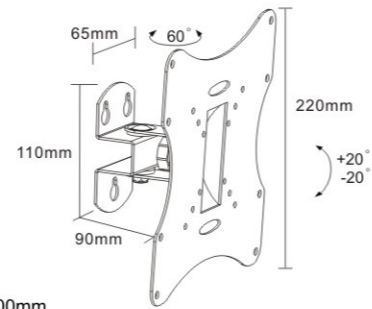

Description
 Tilting Wall Bracket
 Tilt: -15° ~ 0°
 VESA: 50x50/75x75/100x100mm
 TV to Wall: 50mm

PL-C62

Description
 Ceiling Bracket
 Tilt: 0° ~ +15°
 Universal mounting pattern
 Max. hole pattern 830mm wide and 410mm wide
 Max. VESA: 800x400
 TV to Ceiling: 1050~1560mm

LCD-203

Description
 Flat slide down mounting design
 Profile: 14mm
 VESA: 75x75/100x100mm

PL-C7D

Description
 Dual Ceiling Bracket
 Tilt: -15° ~ +15°, Swivel: 360°
 Universal mounting pattern
 Max. hole pattern 500mm wide and 330mm wide
 Max. VESA: 400x200
 TV to Ceiling: 1050~1620mm

LCD-L203K

Description
 Flat slide down mounting design
 Profile: 14mm
 VESA: 75x75/100x100/100x200/200x200mm

LCD-A501K

Description
 Tilting & Swivel Wall Bracket
 Tilt: -20° ~ +20°, Swivel: 60°
 VESA: 75x75/100x100/200x100/200x200mm
 TV to Wall: 90mm

LCD-A502K

Description
 Tilting & Swivel Wall Bracket
 Tilt: -20° ~ +20°, Swivel: 180°
 VESA: 75x75/100x100/200x100/200x200mm
 TV to Wall: 100~330mm

LCD-A503K

Description
 Tilting & Swivel Wall Bracket
 Tilt: -20° ~ +20°, Swivel: 180°
 VESA: 75x75/100x100/200x100/200x200mm
 TV to Wall: 100~470mm