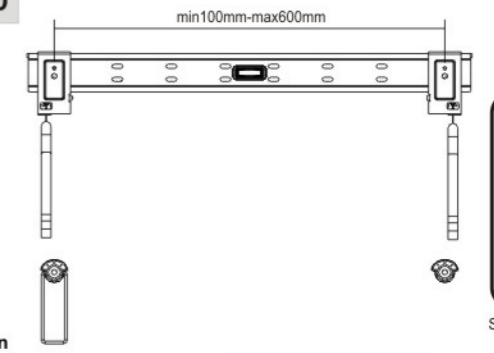

Single stud installation

406mm/450mm stud

600x600, 600x400

or

600mm/610mm stud

17-37-LED

Description
Easy mounting design
Universal mounting patterns
Max. VESA: 200x200
TV to wall: 14.5mm

Easy connection for cables

14.5mm wall distance

23-42-LED

Description
Easy mounting design
Universal mounting patterns
Max. VESA: 400x400
TV to wall: 14.5mm

Easy connection for cables

14.5mm wall distance

32-60-LED

Description
Easy mounting design
Universal mounting patterns
Max. VESA: 600x600
TV to wall: 14.5mm

Easy connection for cables

14.5mm wall distance

42-70-LED

Description
Easy mounting design
Universal mounting patterns
Max. VESA: 800x800
TV to wall: 14.5mm

Easy connection for cables

14.5mm wall distance

32-42-EF

Description
Fixed Wall Bracket
Universal mounting pattern
Max. hole pattern 430mm wide and 405mm high
Max. VESA: 400x400
TV to wall: 30mm

23-42-ET

Description
Tilting Wall Bracket
Tilt: -10° ~ 0°
Universal mounting pattern
Max. hole pattern 405mm wide and 237mm high
Max. VESA: 400x200
TV to wall: 45mm