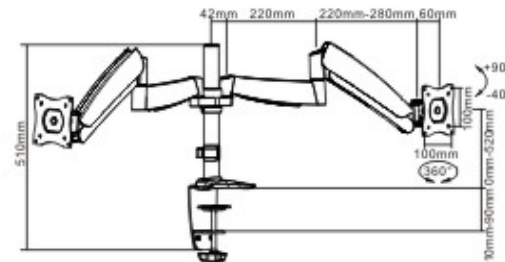

Touch Balance System!!
Gas Spring

LCD-PRO1L

Description
Desk Bracket
Tilt: -40° ~ +90°, Swivel: 180°
Pivot: 360°
VESA: 75x75, 100x100mm
Cable management

Touch Balance System!!
Gas Spring

Projector Bracket Mount

PRO02

Description
Ceiling Projector Bracket
Tilt: -15° ~ +15°
Universal Mounting Pattern
Ceiling to Projector: 430-650mm
With cable management

LCD-PRO2L

Description
Desk Bracket
Tilt: -40° ~ +90°, Swivel: 180°
Pivot: 360°
VESA: 75x75, 100x100mm
Cable management

Touch Balance System!!
Gas Spring

PRO02X

Description
Wall Projector Bracket
Tilt: -15° ~ +15°
Universal Mounting Pattern
Wall to Projector: 430-650mm
With cable management

PRO03

Description
 Ceiling Projector Bracket
 Tilt: -15° ~ +15°, Swivel: 360°
 Universal Mounting Pattern
 Ceiling to Projector: Min.80mm, Max.980mm
 With cable management

PRO05

Description
 Wall Projector Bracket
 Tilt: -15° ~ +15°, Swivel: 360°
 Universal Mounting Pattern
 Wall to Projector: 480mm~660mm

PRO05L

Description
 Wall Projector Bracket
 Tilt: -15° ~ +15°, Swivel: 360°
 Universal Mounting Pattern
 Wall to Projector: 800mm~1200mm