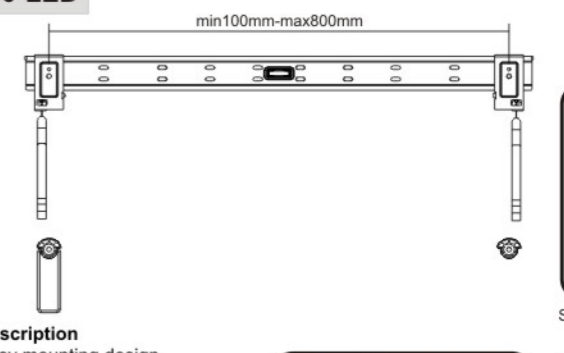

Single stud installation

406mm/450mm stud

600x600, 600x400

or

600mm/610mm stud

17-37-LED

Description
Easy mounting design
Universal mounting patterns
Max. VESA: 200x200
TV to wall: 14.5mm

Easy connection for cables

14.5mm wall distance

23-42-LED

Description
Easy mounting design
Universal mounting patterns
Max. VESA: 400x400
TV to wall: 14.5mm

Easy connection for cables

14.5mm wall distance

32-60-LED

Description
Easy mounting design
Universal mounting patterns
Max. VESA: 600x600
TV to wall: 14.5mm

Easy connection for cables

14.5mm wall distance

42-70-LED

Description
Easy mounting design
Universal mounting patterns
Max. VESA: 800x800
TV to wall: 14.5mm

Easy connection for cables

14.5mm wall distance

32-42-EF

Description
Fixed Wall Bracket
Universal mounting pattern
Max. hole pattern 430mm wide and 405mm high
Max. VESA: 400x400
TV to wall: 30mm

23-42-ET

Description
Tilting Wall Bracket
Tilt: -10° ~ 0°
Universal mounting pattern
Max. hole pattern 405mm wide and 237mm high
Max. VESA: 400x200
TV to wall: 45mm