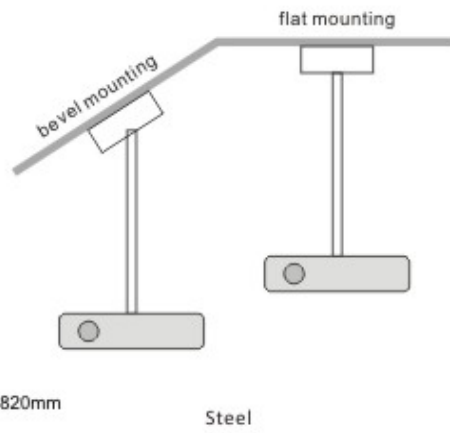

Description
Ceiling Projector Bracket
Tilt: -20° ~ +20°, Swivel: 360
Universal Mounting Pattern
Ceiling to Projector: 575mm-820mm

20kgs

PRO12