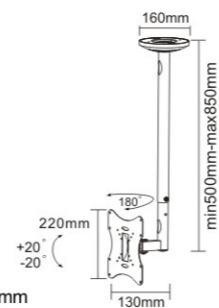

LCD-L203K

Description
 Flat slide down mounting design
 Profile: 14mm
 VESA: 75x75/100x100/100x200/200x200mm

LCD-A501K

Description
 Tilting & Swivel Wall Bracket
 Tilt: -20° ~ +20°, Swivel: 60°
 VESA: 75x75/100x100/200x100/200x200mm
 TV to Wall: 90mm

LCD-A502K

Description
 Tilting & Swivel Wall Bracket
 Tilt: -20° ~ +20°, Swivel: 180°
 VESA: 75x75/100x100/200x100/200x200mm
 TV to Wall: 100~330mm

LCD-A503K

Description
 Tilting & Swivel Wall Bracket
 Tilt: -20° ~ +20°, Swivel: 180°
 VESA: 75x75/100x100/200x100/200x200mm
 TV to Wall: 100~470mm

LCD-A504K

Description
 Ceiling Bracket
 Tilt: -20° ~ +20°, Swivel: 180°
 VESA: 50x50/75x75/100x100/200x100/200x200mm
 TV to Ceiling: 500~850mm

LCD-B11

Description
 Desk Bracket
 Tilt: -15° ~ +15°, Swivel: 180°
 Pivot: 360°
 VESA: 75x75,100x100mm
 Profile: height adjustable up to 400mm
 Cable management

LCD-B12

Description
 Desk Bracket
 Tilt: -15° ~ +15°, Swivel: 180°
 Pivot: 360°
 VESA: 75x75,100x100mm
 Profile: height adjustable up to 400mm
 Cable management

LCD-B13

Description
 Desk Bracket
 Tilt: -15° ~ +15°, Swivel: 180°
 Pivot: 360°
 VESA: 75x75,100x100mm
 Profile: height adjustable up to 400mm
 Cable management