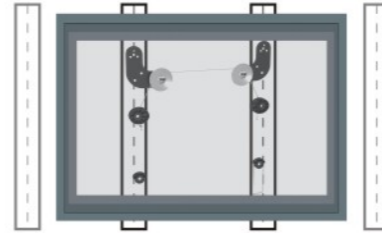

TV BRACKET

23-60-LED

ADJUSTABLE ROPE

- Key features:**
- * adjustable rope fitting all screen size 23"-60"
 - * includes stud mounting adaptors
 - * ultra slim profile of only 14.5mm, ideal for LED & slim LCD TVs
 - * using a picture hanging principle
 - * durable and thick mounting cable rope
 - * convenient cable access stand
 - * fast and easy installation

Single stud installation

406mm/450mm stud

600x600, 600x400

or

600mm/610mm stud

17-37-LED

Description
Easy mounting design
Universal mounting patterns
Max. VESA: 200x200
TV to wall: 14.5mm

Easy connection for cables