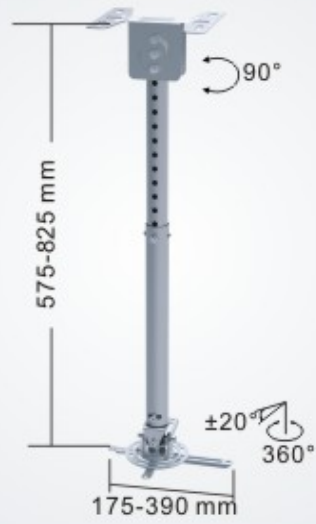

Touch Balance System!!
Gas Spring

PRO02X

Description
Wall Projector Bracket
Tilt: -15° ~ +15°
Universal Mounting Pattern
Wall to Projector: 430-650mm
With cable management

PRO03

Description
 Ceiling Projector Bracket
 Tilt: -15° ~ +15°, Swivel: 360°
 Universal Mounting Pattern
 Ceiling to Projector: Min.80mm, Max.980mm
 With cable management

PRO05

Description
 Wall Projector Bracket
 Tilt: -15° ~ +15°, Swivel: 360°
 Universal Mounting Pattern
 Wall to Projector: 480mm~660mm

PRO05L

Description
 Wall Projector Bracket
 Tilt: -15° ~ +15°, Swivel: 360°
 Universal Mounting Pattern
 Wall to Projector: 800mm~1200mm

PRO07

Description
 Wall Projector Bracket
 Tilt: -15° ~ +15°, Swivel: 360°
 Universal Mounting Pattern
 Wall to Projector: 135mm~1000mm
 With cable management

PRO10

Description
 Ceiling Projector Bracket
 Tilt: -30° ~ +30°, Swivel: 360°
 Universal Mounting Pattern
 Ceiling to Projector: 400mm
 With cable management

PRO10S

Description
 Ceiling Projector Bracket
 Tilt: -30° ~ +30°, Swivel: 360°
 Universal Mounting Pattern
 Ceiling to Projector: 150mm

PRO11

Description
 Ceiling Projector Bracket
 Tilt: -20° ~ +20°, Swivel: 360
 Universal Mounting Pattern
 Ceiling to Projector: 575mm-820mm