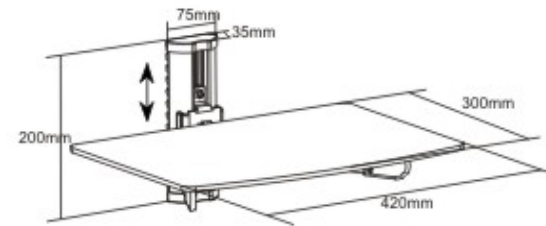

S11

Description
 TV Stand
 Product size: 800x835x1695mm

 37" -60" 40kg

PRO09

Description
 Projector Trolley

 10kgs

S13

Description
 TV Stand
 Product size: 705x700x1670mm

 32" -60" 50kg

DVD1

Description
 DVD Bracket
 360mm depth, 300mm width
 With cable management

DVD4

Description
 Component shelf wall system
 With 6mm Clear tempered glass shelf
 Glass size: 460(L)x370(W)mm
 With cable management
 Shelves swivel 45° left or right

DVD2

Description
 DVD Bracket
 With 6mm Clear tempered glass shelf
 Glass size: 420(L)x300(W)mm
 200mm height extension
 With cable management

DVD3

Description
 2-shelf DVD Bracket
 With 6/6mm Clear tempered glass shelf
 Glass size: 420(L)x(300(W)mm
 600mm height extension
 With cable management