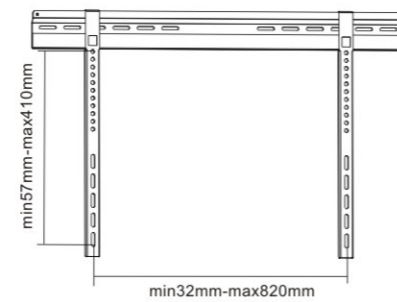

23"-42" 40kgs

23-42-LP

Description
 Extreme ultra-thin Wall Bracket, velcro fixed
 Universal mounting pattern
 Max. hole pattern 420mm wide and 410mm high
 Max. VESA: 400x400
 TV to wall: 9mm

Super low profile
Wall distance ONLY 9mm

23-42-EAX

Description
 Tilting & Swivel Wall Bracket
 Tilt: -10°~0°, Swivel: 180°
 Universal mounting patterns
 Max. hole pattern 420mm wide and 410mm high
 Max. VESA: 400x400mm
 TV to wall: 95-475mm
 Bubble level integrated

23"-42" 45kgs

32-63-LP

Description
 Extreme ultra-thin Wall Bracket, velcro fixed
 Universal mounting pattern
 Max. hole pattern 820mm wide and 410mm high
 Max. VESA: 800x400
 TV to wall: 9mm

Super low profile
Wall distance ONLY 9mm