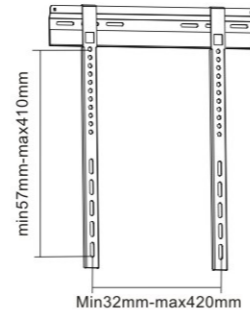

42-70-ET

Description
Tilting Wall Bracket
Tilt: -10° ~ 0°
Universal mounting pattern
Max. hole pattern 805mm wide and 610mm high
Max. VESA: 800x600
TV to wall: 45mm

23-37-LP

Description
 Extreme ultra-thin Wall Bracket, velcro fixed
 Universal mounting pattern
 Max. hole pattern 420mm wide and 240mm high
 Max. VESA: 400x200
 TV to wall: 9mm

Super low profile
Wall distance ONLY 9mm

23-42-EA

Description
 Tilting & Swivel Wall Bracket
 Tilt: -10°~0°, Swivel: 180°
 Universal mounting patterns
 Max. hole pattern 420mm wide and 237mm high
 Max. VESA: 400x200mm
 TV to wall: 95-475mm
 Bubble level integrated

23"-42" 40kgs

23-42-LP

Description
 Extreme ultra-thin Wall Bracket, velcro fixed
 Universal mounting pattern
 Max. hole pattern 420mm wide and 410mm high
 Max. VESA: 400x400
 TV to wall: 9mm

Super low profile
Wall distance ONLY 9mm

23-42-EAX

Description
 Tilting & Swivel Wall Bracket
 Tilt: -10°~0°, Swivel: 180°
 Universal mounting patterns
 Max. hole pattern 420mm wide and 410mm high
 Max. VESA: 400x400mm
 TV to wall: 95-475mm
 Bubble level integrated