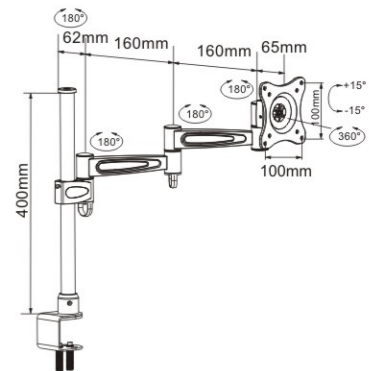

LCD-L203K

Description
 Flat slide down mounting design
 Profile: 14mm
 VESA: 75x75/100x100/100x200/200x200mm

LCD-A501K

Description
 Tilting & Swivel Wall Bracket
 Tilt: -20° ~ +20°, Swivel: 60°
 VESA: 75x75/100x100/200x100/200x200mm
 TV to Wall: 90mm

LCD-A502K

Description
 Tilting & Swivel Wall Bracket
 Tilt: -20° ~ +20°, Swivel: 180°
 VESA: 75x75/100x100/200x100/200x200mm
 TV to Wall: 100~330mm

LCD-A503K

Description
 Tilting & Swivel Wall Bracket
 Tilt: -20° ~ +20°, Swivel: 180°
 VESA: 75x75/100x100/200x100/200x200mm
 TV to Wall: 100~470mm

LCD-A504K

Description
 Ceiling Bracket
 Tilt: -20° ~ +20°, Swivel: 180°
 VESA: 50x50/75x75/100x100/200x100/200x200mm
 TV to Ceiling: 500~850mm

LCD-B11

Description
 Desk Bracket
 Tilt: -15° ~ +15°, Swivel: 180°
 Pivot: 360°
 VESA: 75x75,100x100mm
 Profile: height adjustable up to 400mm
 Cable management

LCD-B12

Description
 Desk Bracket
 Tilt: -15° ~ +15°, Swivel: 180°
 Pivot: 360°
 VESA: 75x75,100x100mm
 Profile: height adjustable up to 400mm
 Cable management

LCD-B13

Description
 Desk Bracket
 Tilt: -15° ~ +15°, Swivel: 180°
 Pivot: 360°
 VESA: 75x75,100x100mm
 Profile: height adjustable up to 400mm
 Cable management