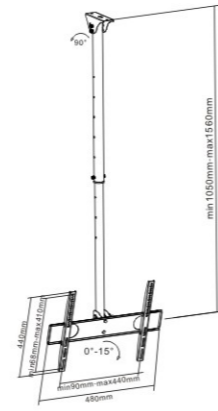

23"-42" 45kgs

32-63-LP

Description
 Extreme ultra-thin Wall Bracket, velcro fixed
 Universal mounting pattern
 Max. hole pattern 820mm wide and 410mm high
 Max. VESA: 800x400
 TV to wall: 9mm

Super low profile
Wall distance ONLY 9mm

37-63-EA

Description
 Tilting & Swivel Wall Bracket
 Tilt: -10°~0°, Swivel: 180°
 Universal mounting patterns
 Max. hole pattern 820mm wide and 410mm high
 Max. VESA: 800x400mm
 TV to wall: 95-475mm
 Bubble level integrated

37"-63" 60kgs

PL-C72

Description
 Ceiling Bracket
 Tilt: 0° ~ +15°
 Universal mounting pattern
 Max. hole pattern 440mm wide and 410mm wide
 Max. VESA: 400x400
 TV to Ceiling: 1050~1560mm

LCD-201A

Description
 Tilting & Swivel Wall Bracket
 Tilt: -30° ~ 0°, Swivel: 180°
 VESA: 50x50/75x75/100x100/200x100/200x200mm
 TV to Wall: 108mm