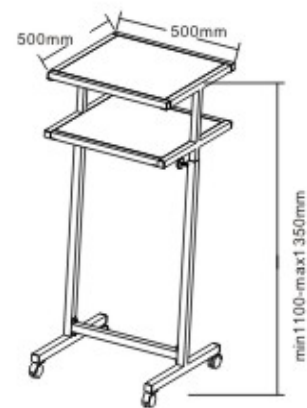

PRO10S

Description
 Ceiling Projector Bracket
 Tilt: -30° ~ +30°, Swivel: 360°
 Universal Mounting Pattern
 Ceiling to Projector: 150mm

PRO11

Description
 Ceiling Projector Bracket
 Tilt: -20° ~ +20°, Swivel: 360
 Universal Mounting Pattern
 Ceiling to Projector: 575mm-820mm

S11

Description
 TV Stand
 Product size: 800x835x1695mm

 37" -60" 40kg

PRO09

Description
 Projector Trolley

 10kgs

S13

Description
 TV Stand
 Product size: 705x700x1670mm

 32" -60" 50kg

DVD1

Description
 DVD Bracket
 360mm depth, 300mm width
 With cable management

DVD4

Description
 Component shelf wall system
 With 6mm Clear tempered glass shelf
 Glass size: 460(L)x370(W)mm
 With cable management
 Shelves swivel 45° left or right

DVD2

Description
 DVD Bracket
 With 6mm Clear tempered glass shelf
 Glass size: 420(L)x300(W)mm
 200mm height extension
 With cable management

DVD3

Description
 2-shelf DVD Bracket
 With 6/6mm Clear tempered glass shelf
 Glass size: 420(L)x(300(W)mm
 600mm height extension
 With cable management