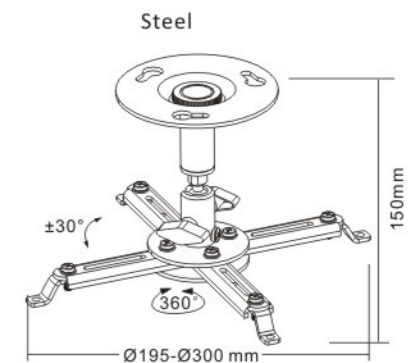

Touch Balance System!!
Gas Spring

PRO02X

Description
Wall Projector Bracket
Tilt: -15° ~ +15°
Universal Mounting Pattern
Wall to Projector: 430-650mm
With cable management

PRO03

Description
 Ceiling Projector Bracket
 Tilt: -15° ~ +15°, Swivel: 360°
 Universal Mounting Pattern
 Ceiling to Projector: Min.80mm, Max.980mm
 With cable management

PRO05

Description
 Wall Projector Bracket
 Tilt: -15° ~ +15°, Swivel: 360°
 Universal Mounting Pattern
 Wall to Projector: 480mm~660mm

PRO05L

Description
 Wall Projector Bracket
 Tilt: -15° ~ +15°, Swivel: 360°
 Universal Mounting Pattern
 Wall to Projector: 800mm~1200mm

PRO07

Description
 Wall Projector Bracket
 Tilt: -15° ~ +15°, Swivel: 360°
 Universal Mounting Pattern
 Wall to Projector: 135mm~1000mm
 With cable management

PRO10

Description
 Ceiling Projector Bracket
 Tilt: -30° ~ +30°, Swivel: 360°
 Universal Mounting Pattern
 Ceiling to Projector: 400mm
 With cable management

PRO10S

Description
 Ceiling Projector Bracket
 Tilt: -30° ~ +30°, Swivel: 360°
 Universal Mounting Pattern
 Ceiling to Projector: 150mm

PRO11

Description
 Ceiling Projector Bracket
 Tilt: -20° ~ +20°, Swivel: 360
 Universal Mounting Pattern
 Ceiling to Projector: 575mm-820mm