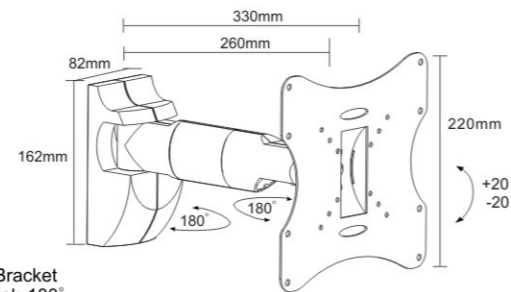

LCD-203

Description
 Flat slide down mounting design
 Profile: 14mm
 VESA: 75x75/100x100mm

PL-C7D

Description
 Dual Ceiling Bracket
 Tilt: -15° ~ +15°, Swivel: 360°
 Universal mounting pattern
 Max. hole pattern 500mm wide and 330mm wide
 Max. VESA: 400x200
 TV to Ceiling: 1050~1620mm

LCD-L203K

Description
 Flat slide down mounting design
 Profile: 14mm
 VESA: 75x75/100x100/100x200/200x200mm

LCD-A501K

Description
 Tilting & Swivel Wall Bracket
 Tilt: -20° ~ +20°, Swivel: 60°
 VESA: 75x75/100x100/200x100/200x200mm
 TV to Wall: 90mm

LCD-A502K

Description
 Tilting & Swivel Wall Bracket
 Tilt: -20° ~ +20°, Swivel: 180°
 VESA: 75x75/100x100/200x100/200x200mm
 TV to Wall: 100~330mm

LCD-A503K

Description
 Tilting & Swivel Wall Bracket
 Tilt: -20° ~ +20°, Swivel: 180°
 VESA: 75x75/100x100/200x100/200x200mm
 TV to Wall: 100~470mm

LCD-A504K

Description
 Ceiling Bracket
 Tilt: -20° ~ +20°, Swivel: 180°
 VESA: 50x50/75x75/100x100/200x100/200x200mm
 TV to Ceiling: 500~850mm

LCD-B11

Description
 Desk Bracket
 Tilt: -15° ~ +15°, Swivel: 180°
 Pivot: 360°
 VESA: 75x75,100x100mm
 Profile: height adjustable up to 400mm
 Cable management