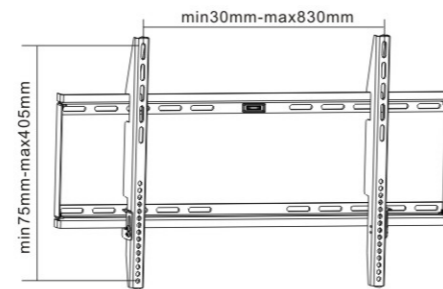

Easy connection for cables

14.5mm wall distance

42-70-LED

Description
Easy mounting design
Universal mounting patterns
Max. VESA: 800x800
TV to wall: 14.5mm

Easy connection for cables

14.5mm wall distance

32-42-EF

Description
Fixed Wall Bracket
Universal mounting pattern
Max. hole pattern 430mm wide and 405mm high
Max. VESA: 400x400
TV to wall: 30mm

23-42-ET

Description
Tilting Wall Bracket
Tilt: -10° ~ 0°
Universal mounting pattern
Max. hole pattern 405mm wide and 237mm high
Max. VESA: 400x200
TV to wall: 45mm

32-63-EF

Description
Fixed Wall Bracket
Universal mounting pattern
Max. hole pattern 830mm wide and 405mm high
Max. VESA: 800x400
TV to wall: 30mm

32-42-ET

Description
Tilting Wall Bracket
Tilt: -10° ~ 0°
Universal mounting pattern
Max. hole pattern 405mm wide and 410mm high
Max. VESA: 400x400
TV to wall: 45mm

42-70-EF

Description
Fixed Wall Bracket
Universal mounting pattern
Max. hole pattern 830mm wide and 605mm high
Max. VESA: 800x600
TV to wall: 30mm

37-63-ET

Description
Tilting Wall Bracket
Tilt: -10° ~ 0°
Universal mounting pattern
Max. hole pattern 805mm wide and 410mm high
Max. VESA: 800x400
TV to wall: 45mm