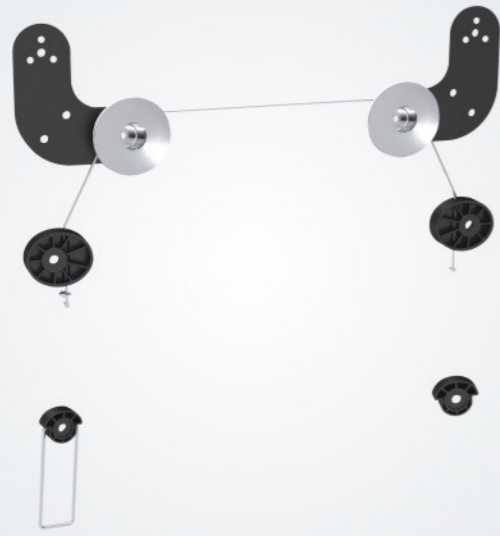

CONTENTS

LED TV Bracket Mount	01-02
LCD/PLASMA Bracket Mount	03-05
Cantilever LCD/Plasma Bracket Mount	06
Ceiling LCD/Plasma Bracket Mount	07
LCD Bracket Mount(VESA)	08-09
Desk bracket mount	10-12
Projector Bracket Mount	12-16
AV STANDS	16
DVD Bracket Mount	17-18
ADVERTISING Floor Stand	19

TV BRACKET

23-60-LED

ADJUSTABLE ROPE

- Key features:**
- * adjustable rope fitting all screen size 23"-60"
 - * includes stud mounting adaptors
 - * ultra slim profile of only 14.5mm, ideal for LED & slim LCD TVs
 - * using a picture hanging principle
 - * durable and thick mounting cable rope
 - * convenient cable access stand
 - * fast and easy installation

Easy connection for cables

14.5mm wall distance

42-70-LED

Description
Easy mounting design
Universal mounting patterns
Max. VESA: 800x800
TV to wall: 14.5mm

Easy connection for cables

14.5mm wall distance

32-42-EF

Description
Fixed Wall Bracket
Universal mounting pattern
Max. hole pattern 430mm wide and 405mm high
Max. VESA: 400x400
TV to wall: 30mm

23-42-ET

Description
Tilting Wall Bracket
Tilt: -10° ~ 0°
Universal mounting pattern
Max. hole pattern 405mm wide and 237mm high
Max. VESA: 400x200
TV to wall: 45mm