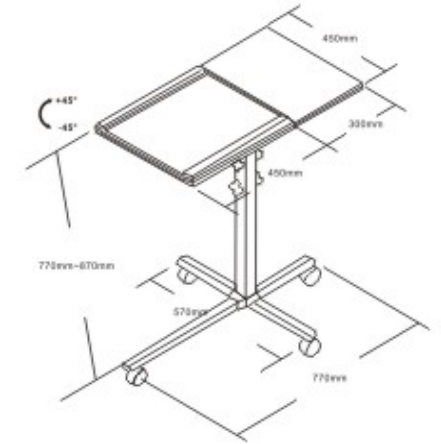

Description
Projector Trolley

10kgs

AV STANDS