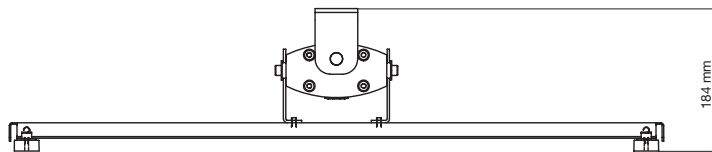

SMART MEDIA SOLUTIONS

www.SmartMediaSolutions.se