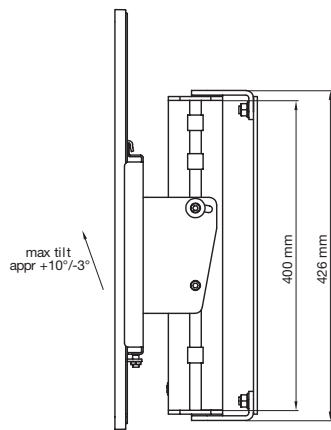

SMS FLATSCREEN WH ST400

INFO

- Color: Aluminium/silver or black.
- Max load: 75 kg
- Weight: 4 kg
- Length: 400 mm
- Distance from the wall: 150 mm
- Tilt & Swivel: The screen can be tilted +10°/-3° and swivelled 20°.
- Adjustability: The screen can be raised and lowered along the whole length of the column.

The required Universal slide: SMS Flatscreen H2 Unislide (included). Suitable for Vesa Standard: 200x200/400x200/400x400/600x400/800x400 and screens with max hole pattern: 800x500 mm.

NOTE: SMS Flatscreen H Unislide is not compatible with this stand.

ART. NO

PL081010

PL081011

DESCRIPTION

SMS Flatscreen WH ST400 Black

SMS Flatscreen WH ST400 A/S

Wall plate

SMART MEDIA SOLUTIONS