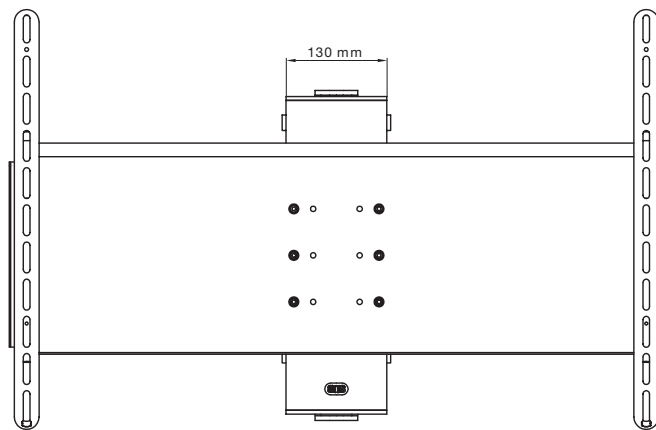

SMS FLATSCREEN WH ST400

INFO

- Color: Aluminium/silver or black.
- Max load: 75 kg
- Weight: 4 kg
- Length: 400 mm
- Distance from the wall: 150 mm
- Tilt & Swivel: The screen can be tilted +10°/-3° and swivelled 20°.
- Adjustability: The screen can be raised and lowered along the whole length of the column.

The required Universal slide: SMS Flatscreen H2 Unislide (included). Suitable for Vesa Standard: 200x200/400x200/400x400/600x400/800x400 and screens with max hole pattern: 800x500 mm.

NOTE: SMS Flatscreen H Unislide is not compatible with this stand.

ART. NO

PL081010

PL081011

DESCRIPTION

SMS Flatscreen WH ST400 Black

SMS Flatscreen WH ST400 A/S

Wall plate

SMART MEDIA SOLUTIONS