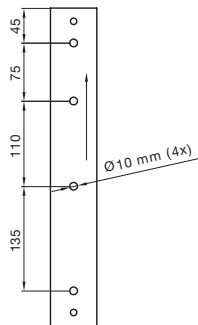

SMS FLATSCREEN WH ST400

INFO

- Color: Aluminium/silver or black.
- Max load: 75 kg
- Weight: 4 kg
- Length: 400 mm
- Distance from the wall: 150 mm
- Tilt & Swivel: The screen can be tilted +10°/-3° and swivelled 20°.
- Adjustability: The screen can be raised and lowered along the whole length of the column.

The required Universal slide: SMS Flatscreen H2 Unislide (included). Suitable for Vesa Standard: 200x200/400x200/400x400/600x400/800x400 and screens with max hole pattern: 800x500 mm.

NOTE: SMS Flatscreen H Unislide is not compatible with this stand.

ART. NO

PL081010

PL081011

DESCRIPTION

SMS Flatscreen WH ST400 Black

SMS Flatscreen WH ST400 A/S

Wall plate

SMART MEDIA SOLUTIONS