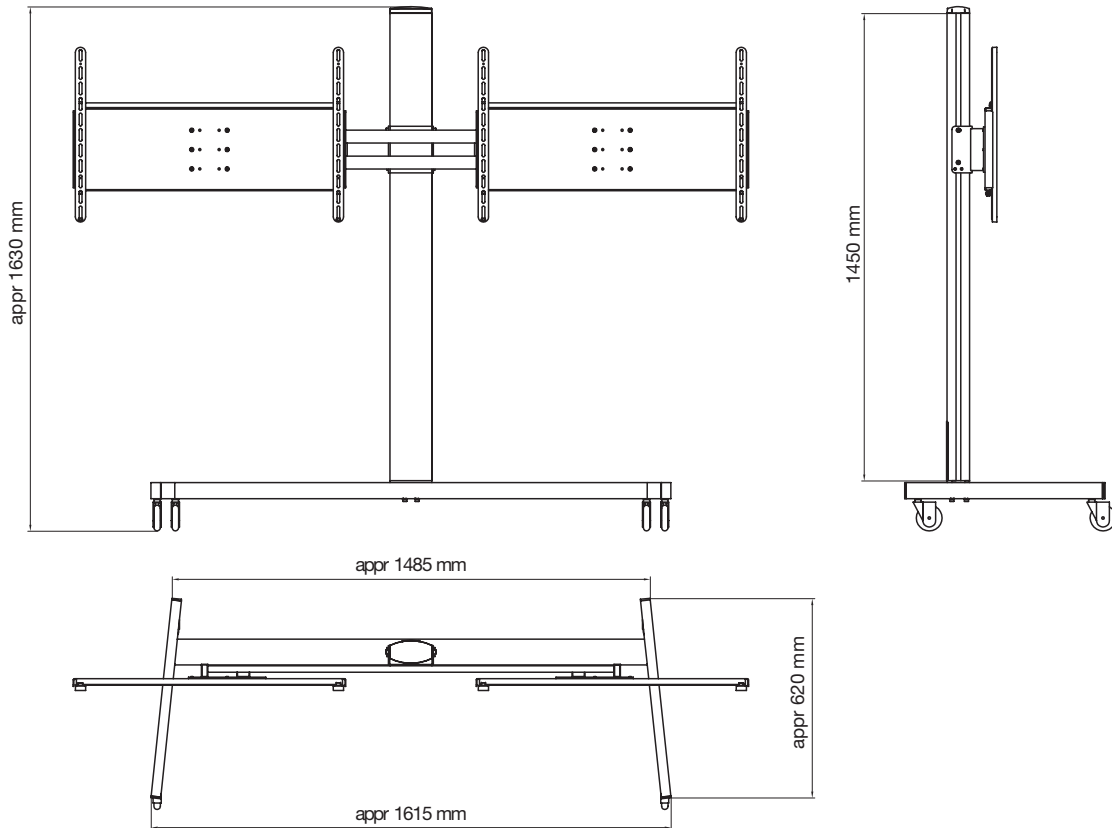

Require Universalslide: 2 x SMS Flatscreen H2 Unislide (Included). Vesa standrad: 200x200/400x200/400x400/600x400/800x400 and screens with max hole pattern: 800x500 mm.

NOTE: SMS Flatscreen H Unislide is **NOT** compatible with this bracket.

ART. NO

PL032003EU
PL032003

DESCRIPTION

SMS Mobile FH MFD A/S EU
SMS Mobile FH MFD A/S

PL200027
PL200030

Camera & Codec Unit Shelf
Camera shelf

EU in the article number shows that the bracket is delivered with an EU socket (Schuko). Without EU shows that the bracket is delivered without socket.