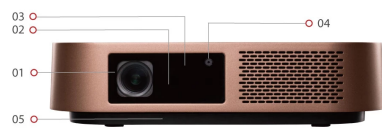

Key Features

- 1,700 LED Lumens offering bright images anywhere you go
- Portability with compact size and power on by power bank
- Easy setup: Instant auto focus and side projection capability
- Integrated Harman Kardon speakers for theater-level sound
- Industry-leading LED technology for 30,000-hour light source life

Product Description

The M2W is a HD ready portable smart LED projector boasting 1,700 LED Lumens, allowing you to enjoy big-screen fun wherever you go without sacrificing brightness. Setup is effortless with instant auto focus and side projection capabilities with H/V keystone and 4 corner correction. Its ultralight portable design and powering on by power bank ability provide you cinematic experiences on the go. Combining perfect images with lifelike colors covering 125% Rec.709 supported by ViewSonic's industry-leading LED technology and exceptional sound quality through Harman Kardon-customized speakers, the M2W delivers a true feast for the eyes and ears. Add even more fun with smart connectivity features such as Wi-Fi for wireless screen mirroring to get your phone up on the big screen, Bluetooth for alternative audio options, and USB-C for direct single-cable streaming from Nintendo® Switch.

SPECIFICATION

Native Resolution:	1280x800
Brightness:	1700 (LED Lumens)
Contrast Ratio:	3000000:1
Display Color:	1.07 Billion Colors
Light Source Type:	LED
Light Source Life (hours) with Normal Mode:	30000
Lens:	F=1.7, f=11.96mm
Projection Offset:	100%+/-5%
Throw Ratio:	1.2
Optical Zoom:	Fixed
Digital Zoom:	0.8x-1.0x
Image Size:	24"-150"
Throw Distance:	0.50m-3.87m (100"@2.58m)
Keystone:	H:+/-40° , V:+/-40°
Audible Noise (Normal):	26dB
Audible Noise (Eco):	26dB
Local Storage:	Total 16GB (10GB available storage)
Input Lag:	66ms
Resolution Support:	VGA(640 x 480) to FullHD(1920 x 1080)
HDTV Compatibility:	480i, 480p, 576i, 576p, 720p, 1080i, 1080p
Horizontal Frequency:	30K~97KHz
Vertical Scan Rate:	24~85Hz