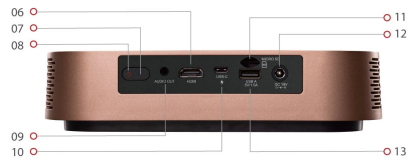

8. Power Button
9. Audio Out
10. USB-C (5V/0.5A)
11. Micro SD
12. DC In
13. USB Reader (5V/1.5A)