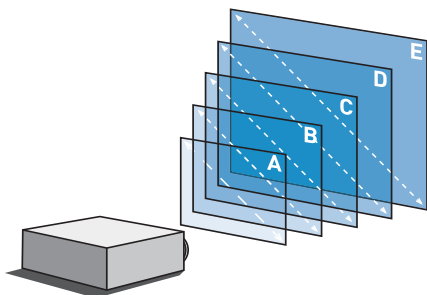

> **SHORT  
DISTANCE**

> **BIG PICTURE**

> **PRESENT  
WITH ESP**

- ESP (Extreme Short throw Projector)
- Brilliant Color™
- NCE 4™-Chip

Display	0.55" DMD™ Chip
Resolution	XGA 1,024 x 768
Brightness	2,300 ANSI-lumens
Colour reproduction	16.7 mio. colours
Contrast	2,000:1
Projection format	4:3 switchable to 16:9, 16:10 (compr.)
Lamp	275 W (TLPLW15LAMP)
Max. lamp life	up to max. 2,000 hours/ up to max. 3,000 hours in ECO mode
Lens	F = 2.6 / f = 8.37, manual focus
Zoom	-
Frequency (hor./vert.)	15 - 120 kHz / 50 - 150 Hz
Projection	front, rear and ceiling
Digital keystone correction	full auto vertical +/- 18°
Picture size (diagonal)	0.89 - 2.54 m
Projection offset	130 %
Input signals	NTSC/PAL/SECAM, 480i, 480p, 576i, 576p, 720p, 1,080i, VGA, SVGA, XGA, SXGA, WXGA & UXGA (compr.)
Inputs	2 x RGB (D-sub 15), S-video, composite video (RCA), audio (stereo mini jack), video/S-video, audio (2 x RCA L/R), component (Y/PB/PR) via D-sub 15
Outputs	RGB (D-sub 15), audio (stereo mini jack)
Serial interface	RS-232C (D-sub 9pin)
Power supply	AC 100 - 240 V, 50/60 Hz
Loudspeaker	1 W mono
Dimensions (W x H x D)	337 x 118 x 265 mm
Weight	4.2 kg
Operation noise	ECO Mode 28 dB / normal 33 dB
Specials	Password, panel lock, digital zoom, user logo capture, DDC compatible, BrilliantColor™
Accessories	remote control with batteries, owners manual (CD ROM), quick reference, RGB and power-cable
Options	ceiling mount, spare lamp, camera c001
Menu guidance	22 languages: English, French, German, Italian, Spanish, Portuguese, Russian, Swedish, Turkish, Polish, Japanese, Chinese (simple/traditional), Korean, Indonesian, Danish, Czech, Hungarian, Dutch, Finnish, Norwegian, Greek, Rumanian

Picture size	Projection distance
A 0.89 m	0.50 m
B 1.20 m	0.69 m
C 1.50 m	0.87 m
D 2.00 m	1.16 m
E 2.54 m	1.50 m