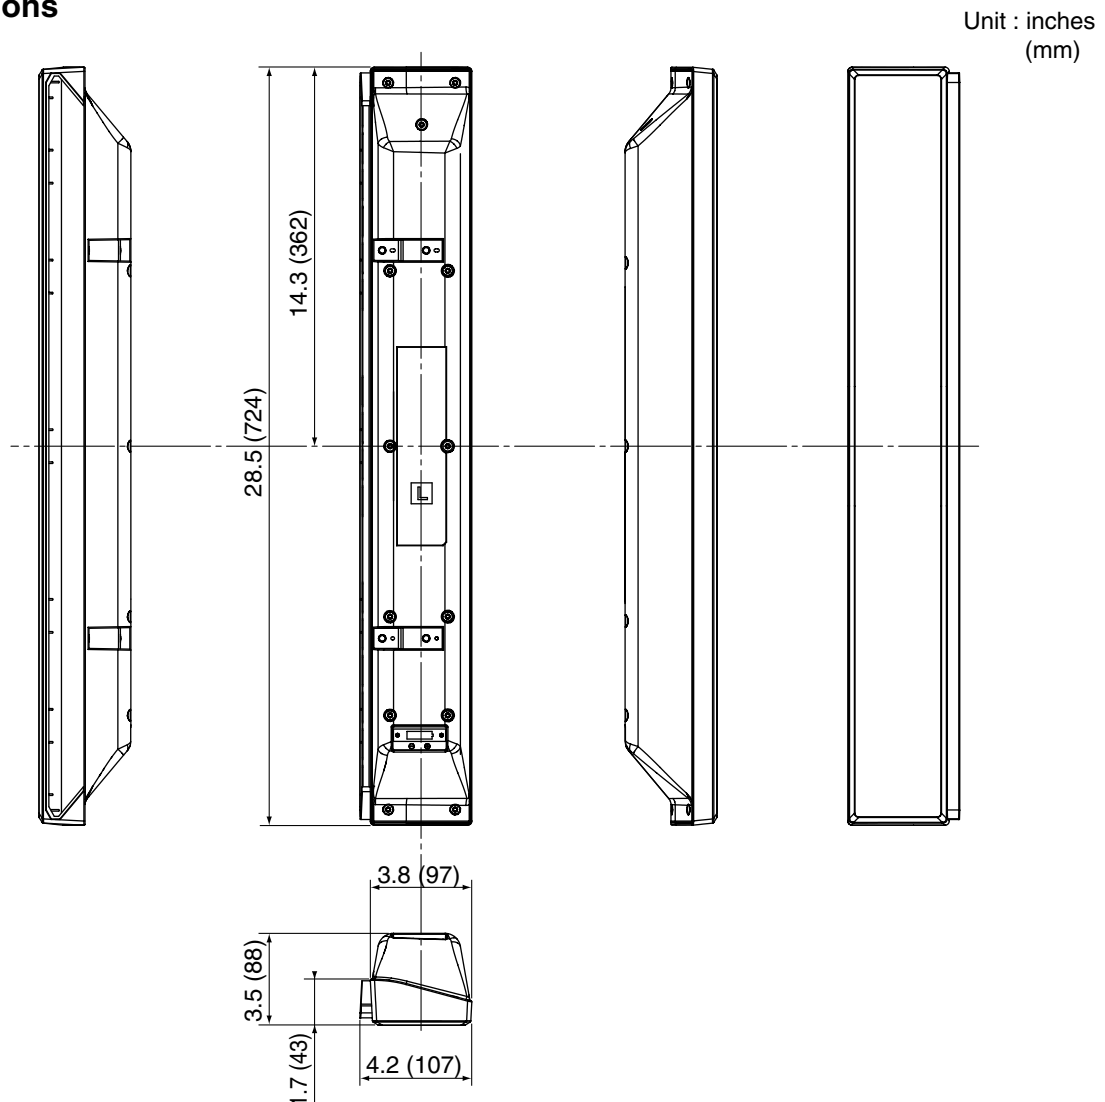

## Product specifications (Design and specifications are subject to change without notice)

Dimensions (W x H x D)	4.2" x 28.5" x 3.5" (107 mm x 724 mm x 88 mm)
Mass	4.4 lbs. (2.0 kg)
Speaker unit	Woofer 3.1" (80mm) dia. x 2 Tweeter 1.2" (30mm) dia.
Rated input	8 W
Rated impedance	6 Ω
Cabinet color	TY-SP50P8W-K : Metallic black
Environment	Temperature : 32 °F - 104 °F (0 °C - 40 °C) Humidity : 20 % - 80 % (Must be no condensation)

## Dimensions

Cautions : This drawing is not a scale.