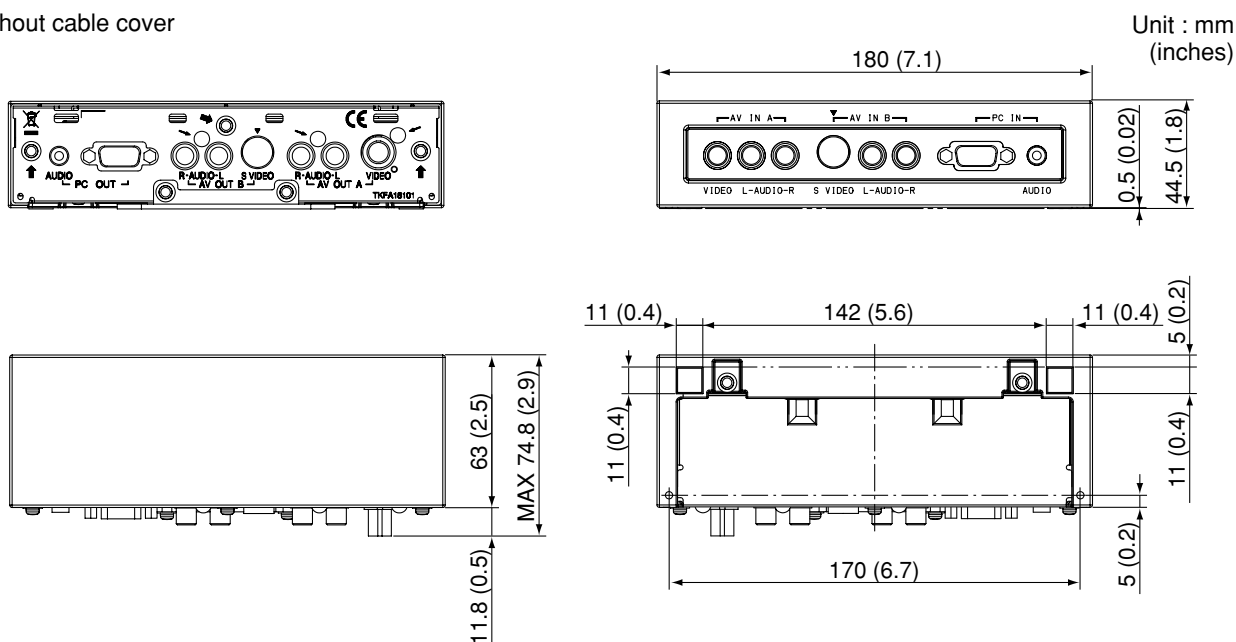

AV Terminal Box

TY-TB10AV

Product summary

Ideal for hotel guest rooms. Two input terminals (VIDEO/RGB) allow guests to easily connect and use their own notebook PC, portable DVD player, or other device.

The TY-TB10AV can also be built into a desk or a bed sideboard.

Product specification (Design and specifications subject to change without notice)

	Without cable cover	With cable cover
Dimensions (W x H x D)	180 mm x 44.5 mm x 74.8 mm (7.1" x 1.8" x 2.9")	180 mm x 44.5 mm x 133.5 mm (7.1" x 1.8" x 5.3")
Mass	378 g (0.83 lbs.)	430 g (0.95 lbs.)

Accessories • Mounting bracket (1) • Cable cover (1) • Flat countersunk head screw (2) • Screw A (2) • Screw B (4)

Dimensions

Without cable cover

With cable cover

Cautions : This drawing is not a scale.