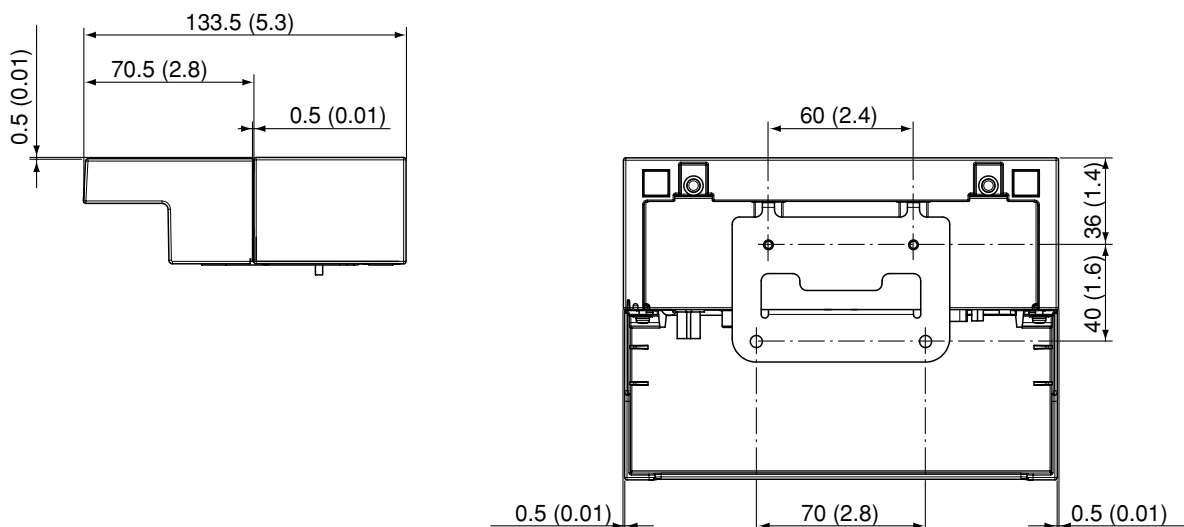

Product specification (Design and specifications subject to change without notice)

	Without cable cover	With cable cover
Dimensions (W x H x D)	180 mm x 44.5 mm x 74.8 mm (7.1" x 1.8" x 2.9")	180 mm x 44.5 mm x 133.5 mm (7.1" x 1.8" x 5.3")
Mass	378 g (0.83 lbs.)	430 g (0.95 lbs.)

Accessories • Mounting bracket (1) • Cable cover (1) • Flat countersunk head screw (2) • Screw A (2) • Screw B (4)

Dimensions

Without cable cover

With cable cover

Cautions : This drawing is not a scale.