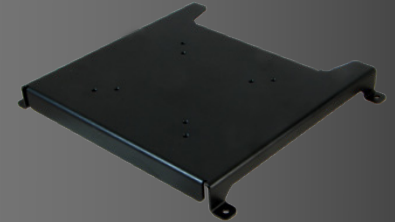

Mounting Solutions

VESA Bracket
VB03

Specs

- Dimensions : 189 x 136 x 6 mm (7.44 x 5.35 x 0.24 in)
- Weight : 226g (0.5 lb)

Match Products

- PM-311B (Not compatible with PM-311B+EB02)

Specs

- Dimensions : 219 x 199 x 20 mm (8.6 x 7.8 x 0.79 in)
- Weight : 730g (1.61 lb)

Match Products

- SOL PA501, PX501 Gen3, PM-521

VESA Bracket
VB04

Power Solutions

Battery
EB02

Specs

- Extended 2nd 4400mAh battery with hook
- 7.4V, 4400mAh (32.56Wh)

Match Products